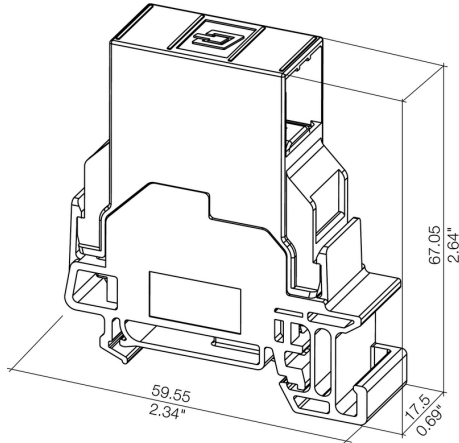

IE-TO-SCD-MM

Weidmüller Interface GmbH & Co. KG
Klingenbergstraße 26
D-32758 Detmold
Germany

www.weidmueller.com

Zeichnungen

Dimensioned drawing

Drawing