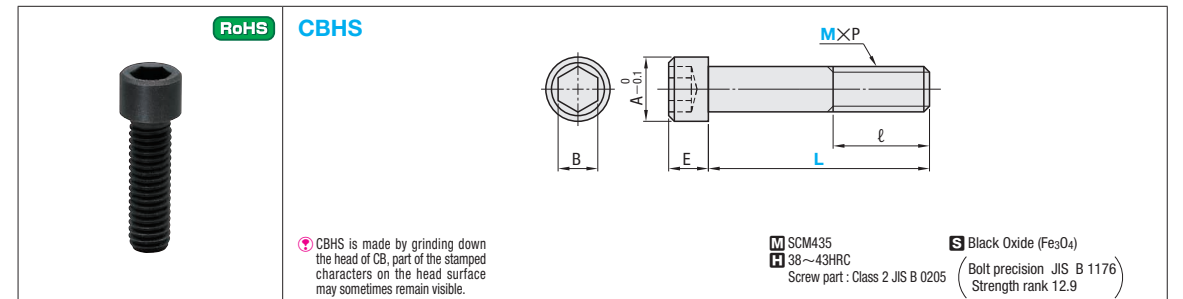

ℓ	Part Number Type M-L	U/Price	Slide Unit Price 1~19	Slide Unit Price 20~100	
Full Thread	CBHS 3-5				
	6				
	8				
	10				
	12				
	15				
	20				
	25				
	30				
	35				
	40				
	45				
	18	50			
		55			
60					
65					
70					
75					
80					
85					
90					
95					
100					
110					
120					
130					
140					
150					
160					
170					
180					
190					
200					
210					
220					
230					
240					
250					
260					
270					
280					
290					
300					
310					
320					
20	330				
	340				
	350				
	360				
	370				
	380				
	390				
	400				
	410				
	420				
	430				
	440				
	450				
	Full Thread	CBHS 4-5			
6					
8					
10					
12					
15					
20					
25					
30					
35					
40					
45					
22		50			
		55			
	60				
	65				
	70				
	75				
	80				
	85				
	90				
	95				
	100				
	110				
	120				
	130				
140					
150					
160					
170					
180					
190					
200					
210					
220					
230					
240					
250					
260					
270					
280					
290					
300					
310					
320					
330					
340					
350					
360					
370					
380					
390					
400					
410					
420					
430					
440					
450					
24	460				
	470				
	480				
	490				
	500				
	510				
	520				
	530				
	540				
	550				
	560				
	570				
	580				
	590				
600					
610					
620					
630					
640					
650					
660					
670					
680					
690					
700					
710					
720					
730					
740					
750					
760					
770					
780					
790					
800					
810					
820					
830					
840					
850					
860					
870					
880					
890					
900					
910					
920					
930					
940					
950					
960					
970					
980					
990					
1000					

☎ To be quoted on price & lead time above Max. Q'ty.

Order
Part Number
CB 8-40
CBHS-10

Price