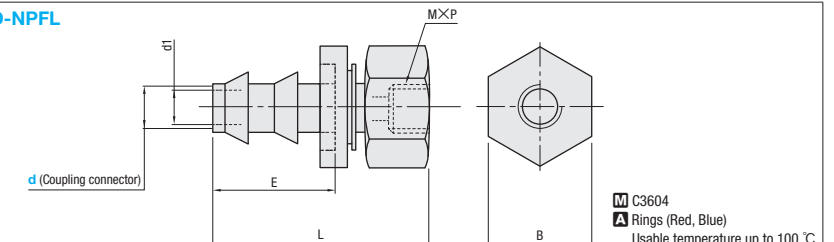

Female thread type (Pusher lock type)

D-NPFL

C3604

A Rings (Red, Blue)
Usable temperature up to 100 °C

Metric thread type

B	L	E	d1	M×P	Part No.		M
					Type	d	
17	40	22.5	6	M14×1.5	D-NPFL	9	14
22	42	25	9	M16×1.5		13	16

Order Part No. — M
D-NPFL13 — 16