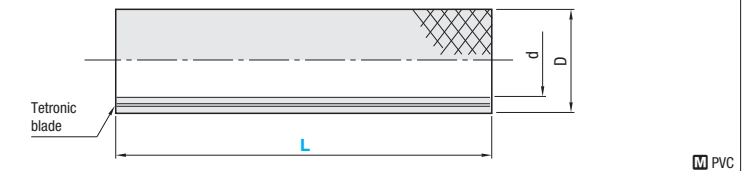

Hot water hoses

D-MHW

PVC

D	Part No.		L
	Type	d	
15	D-MHW	9	10
17		13	
26		19	

Specifications	Part No.		
	D-MHW9	D-MHW13	D-MHW19
Allowable pressure (MPa)	1.0	0.8	0.6
Allowable temperature range	0°C ~ 60°C		

The color may be different depending on the size.

Order Part No. — L
D-MHW13 — 25