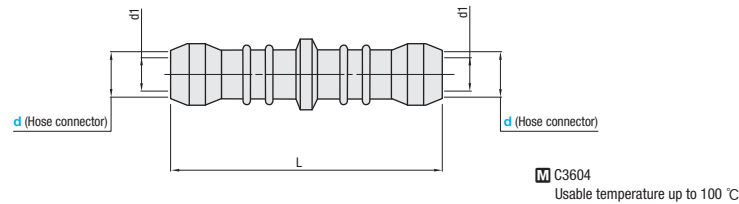

Extension type

D-VV

C3604

Usable temperature up to 100 °C

L	d1	Part No.	
		Type	d
48	6	D-VV	9
54	9		13
69	13		19

Order Part No. —
D-VV9

HOSE NIPPLES

— FEMALE THREAD TYPE / HOT WATER HOSES —

Use in atmospheric pressure 2,500 Kpa (25.49 kgf/cm²) or lower.