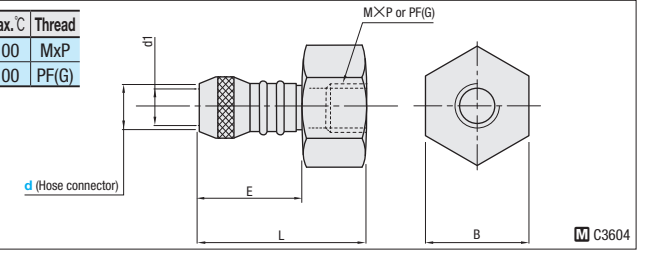

Female thread type

Type	Valve	max. °C	Thread
D-NPF	—	100	MxP
D-NPFG	—	100	PF(G)

C3604

Metric thread type

B	L	E	d1	M×P	Part No.		M
					Type	d	
17	40	23.5	6	M14×1.5	D-NPF	9	14
22	42	27	9	M16×1.5		13	16
				M24×1.5		19	24

Parallel pipe thread type

B	L	E	d1	PF(G)	Part No.		No.
					Type	d	
17	40	23.5	6	G1/4	D-NPFG	9	2
22	42	27	9	G3/8		13	3
				G3/4		19	6

Order Part No. — M
D-NPF9 — 14
Part No. — No.
D-NPFG13 — 3