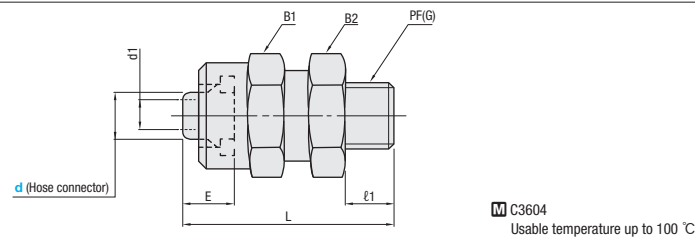

C3604

Metric thread type

B	L	E	d1	M×P	Part No.		M
					Type	d	
11	40.5	7	6	M10×1.0	D-NPW	9	10
15	47	9	8	M12×1.5		13	12
			9	M14×1.5		14	14
27	62	12	13	M24×1.5		19	24

Parallel pipe thread type

B	L	E	d1	PF(G)	Part No.		No.
					Type	d	
11	40.5	7	6	G1/8A	D-NPWG	9	1
15	47	9	9	G1/4A		13	2
27	62	12	13	G1/2A		19	4

Order Part No. — M
D-NPW13 — 14
Part No. — No.
D-NPWG13 — 2

Male thread type (Air use)

D-NPAG

C3604

Usable temperature up to 100 °C

B1	B2	L	E	d1	PF(G)	Part No.		No.
						Type	d	
14	14	25	7	5	G1/8A	D-NPAG	6	1