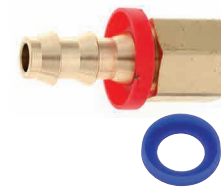

Order Part No. — No.
D-NPAG6 — 1

Extension type

D-VV

C3604

Usable temperature up to 100 °C

L	d1	Part No.	
		Type	d
48	6	D-VV	9
54	9		13
69	13		19

Order Part No. —
D-VV9

HOSE NIPPLES

— FEMALE THREAD TYPE / HOT WATER HOSES —

Use in atmospheric pressure 2,500 Kpa (25.49 kgf/cm²) or lower.

Female thread type

Type	Valve	max. °C	Thread
D-NPF	—	100	MxP
D-NPFG	—	100	PF(G)

C3604

Metric thread type

B	L	E	d1	M×P	Part No.		M
					Type	d	
17	40	23.5	6	M14×1.5	D-NPF	9	14
22	42	27	9	M16×1.5		13	16
				M24×1.5		19	24

Parallel pipe thread type

B	L	E	d1	PF(G)	Part No.		No.
					Type	d	
17	40	23.5	6	G1/4	D-NPFG	9	2
22	42	27	9	G3/8		13	3
				G3/4		19	6

Order Part No. — M
D-NPF9 — 14
Part No. — No.
D-NPFG13 — 3

Female thread type (Pusher lock type)

D-NPFL

C3604

A Rings (Red, Blue)
Usable temperature up to 100 °C

Metric thread type

B	L	E	d1	M×P	Part No.		M
					Type	d	
17	40	22.5	6	M14×1.5	D-NPFL	9	14
22	42	25	9	M16×1.5		13	16