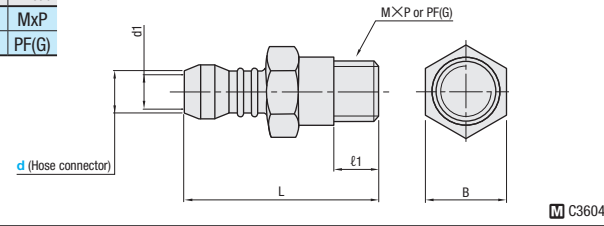

HOSE NIPPLES

— MALE THREAD TYPE / EXTENSION TYPE —

Use in atmospheric pressure 2,500 Kpa (25.49 kgf/cm²) or lower.

Male thread type (Water use)

Type	Valve	max. °C	Thread
D-NPW	—	100	MxP
D-NPWG	—	100	PF(G)

C3604

Metric thread type

B	L	E	d1	M×P	Part No.		M
					Type	d	
11	40.5	7	6	M10×1.0	D-NPW	9	10
15	47	9	8	M12×1.5		13	12
			9	M14×1.5		14	14
27	62	12	13	M24×1.5		19	24

Parallel pipe thread type

B	L	E	d1	PF(G)	Part No.		No.
					Type	d	
11	40.5	7	6	G1/8A	D-NPWG	9	1
15	47	9	9	G1/4A		13	2
27	62	12	13	G1/2A		19	4

Order Part No. — M
D-NPW13 — 14
Part No. — No.
D-NPWG13 — 2

Male thread type (Air use)

D-NPAG

C3604

Usable temperature up to 100 °C

B1	B2	L	E	d1	PF(G)	Part No.		No.
						Type	d	
14	14	25	7	5	G1/8A	D-NPAG	6	1

Order Part No. — M
D-NPF9 — 14
Part No. — No.
D-NPFG13 — 3

Female thread type (Pusher lock type)

D-NPFL

C3604

A Rings (Red, Blue)
Usable temperature up to 100 °C

Metric thread type

B	L	E	d1	M×P	Part No.		M
					Type	d	
17	40	22.5	6	M14×1.5	D-NPFL	9	14
22	42	25	9	M16×1.5		13	16