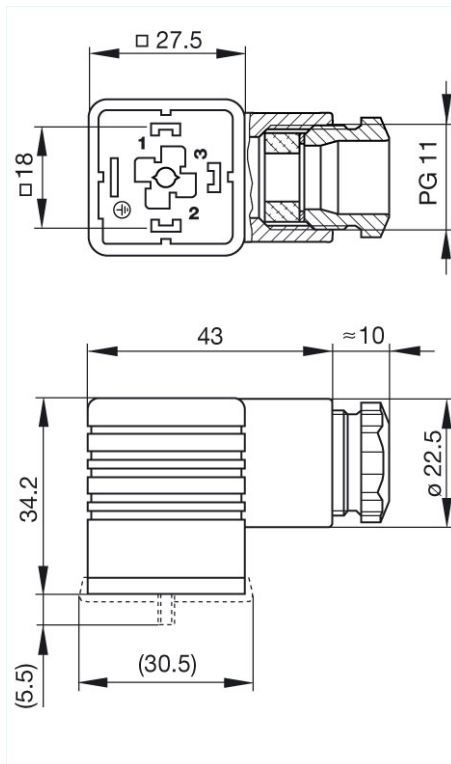

HIRSCHMANN

A BELDEN BRAND

Industrial Connecting Solutions:Rectangular Connectors:Valve Connectors (Type A -B -C):Type A:Field Attachable Valve Connectors:Valve Connectors (DIN EN 175 301-803):GDM 3011 J schwarz/black
<http://e-catalog.hirschmann.com/link/57078-24228-256261-256266-256270-276215-24311-34893/en/conf/ui/state>

Order no. 731 739-004;
profiled gasket GDM 3-16,
Order no. 731 531-002;
knurled screw GDM 3011-8,
Order no. 732 574-001;
stainless steel screw GDM 3011 RF-1,
Order no. 734 363-001

Picture

Drawing

Belden Deutschland GmbH

Im Gewerbepark 2
58579 Schalksmühle
Germany
Phone: +49 7127/14-1806
E-Mail: icos-sales@belden.com

The information published in the websites has been compiled as carefully as possible. It is subject to alteration without notice in technical as well as in price-related/commercial respect. The complete information and data were available on user documentation. Mandatory information can only be obtained by a concrete query.