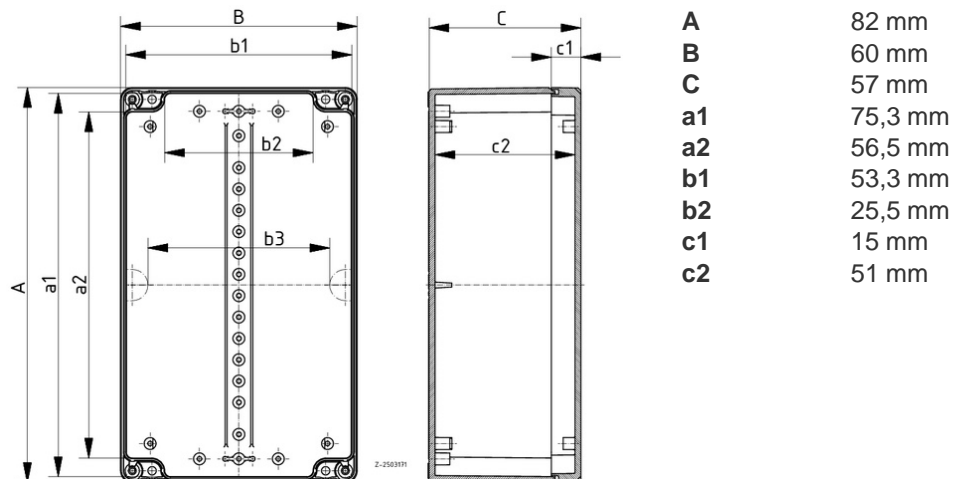

EM 207 LP

Euromas II
 Enclosure, polycarbonate

Order no.: 62207300

Colour of enclosure group

Light grey, similar to RAL 7035; special colours on request

Protection class

IP 65/DIN EN 60529; higher ingress protection on request

Enclosure material

ABS, PC (UV stabilised); seal made of CR; UL 94 V0 types on request; for details see Technical Information

Scope of delivery: Lid and base, self-tapping coarse-pitch thread lid screws made of V2A

Technical drawings

Catalogue drawing in DXF format:

[62207300_EM-207-LP.dxf](#) (827 KB)

3D product data in STEP format:

[Registration necessary](#)

Basic drawing for processing work:

[62207300_EM-207-LP-G.dxf](#) (453 KB)