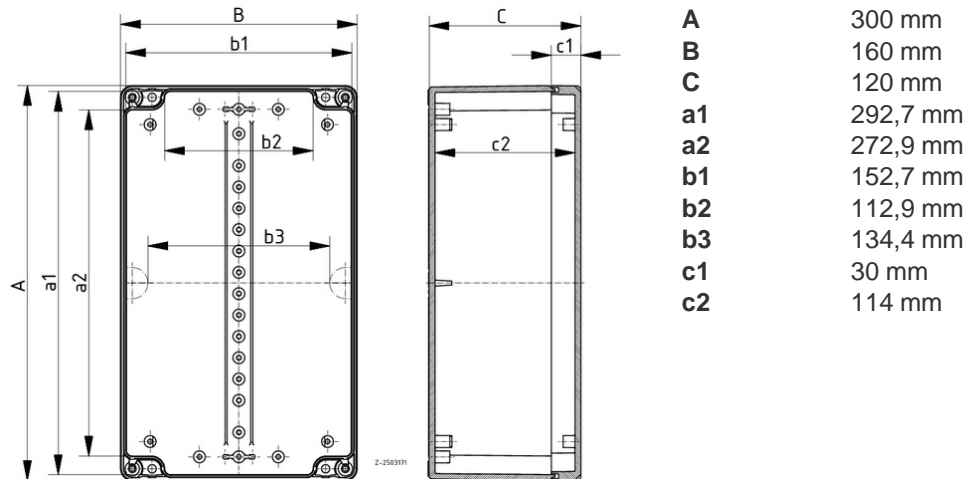

EM 247 LP

Euromas II
 Enclosure, polycarbonate

Order no.: 62247300

Colour of enclosure group

Light grey, similar to RAL 7035; special colours on request

Protection class

IP 65/DIN EN 60529; higher ingress protection on request

Enclosure material

ABS, PC (UV stabilised); seal made of CR; UL 94 V0 types on request; for details see Technical Information

Scope of delivery: Lid and base, self-tapping coarse-pitch thread lid screws made of V2A

Technical drawings

Catalogue drawing in DXF format:

[62247300_EM-247-LP.dxf](#) (1.1 MB)

3D product data in STEP format:

[Registration necessary](#)

Basic drawing for processing work:

[62247300_EM-247-LP-G.dxf](#) (719 KB)