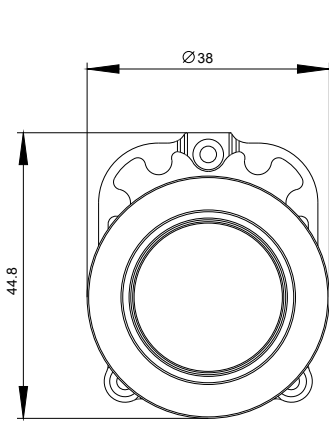

last modified: