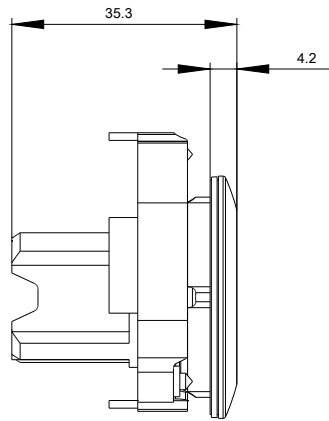

27.04.2015