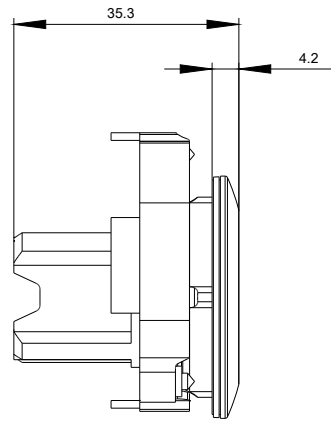

27.04.2015