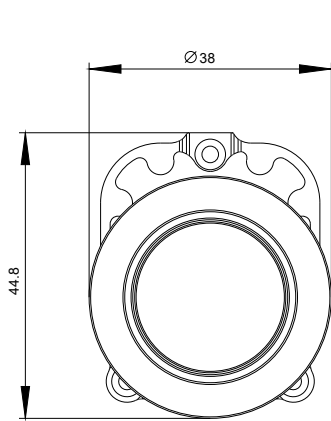

last modified: