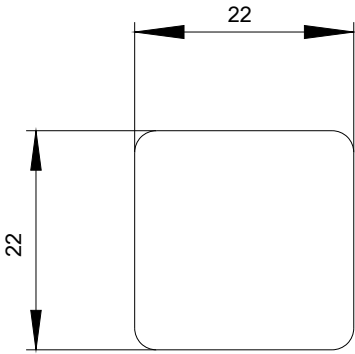

Installation/ mounting/ dimensions:	
Height	22 mm
Width	22 mm

Accessories:	
Material of accessory	Plastic
Mounting type of label	stick
Marking of the name plate for command devices	none
Shape of the name plate for command devices	Square
Color of the label	silver/black (plate/text)

**Image database (product images, 2D dimension drawings, 3D models, device circuit diagrams, EPLAN macros, ...)**

[http://www.automation.siemens.com/bilddb/cax\\_de.aspx?mlfb=3SU19000AF810AA0&lang=en](http://www.automation.siemens.com/bilddb/cax_de.aspx?mlfb=3SU19000AF810AA0&lang=en)