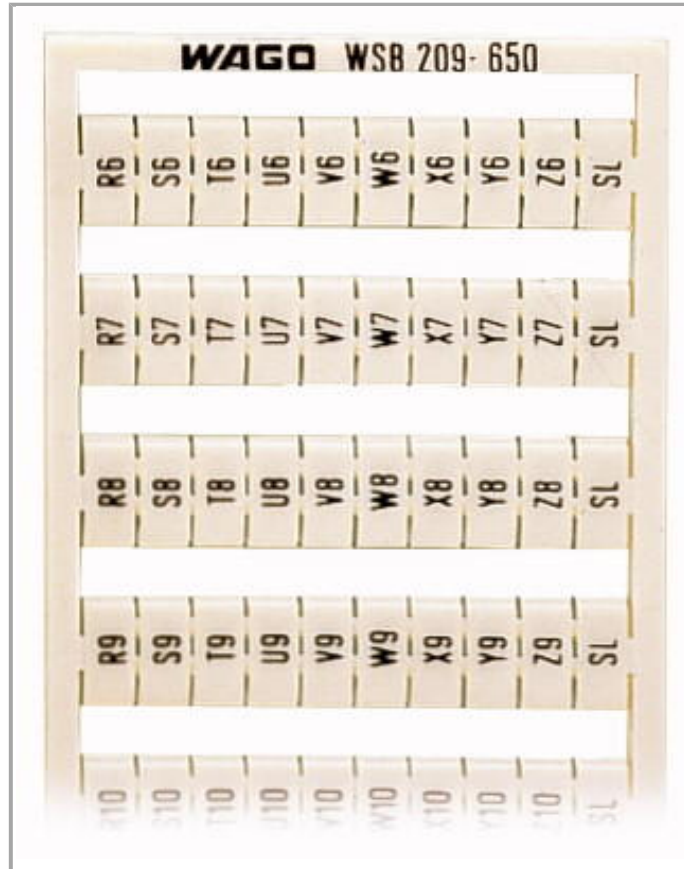

Data sheet | Item number: 209-650

WSB marking card; as card; MARKED; R6, S6, T6, ..., Y6, Z6, SL to R10, S10, T10, ..., Y10, Z10, SL (2 each); not stretchable; Vertical marking; snap-on type

www.wago.com/209-650

RoHS Compliant

BOMcheck.net

Color:

Data

Technical Data

Color	white
Marking	R6, S6, T6, ..., Y6, Z6, SL to R10, S10, T10, ..., Y10, Z10, SL (2x each)
Printing direction	Vertical marking
Color of marking	black
Marking type	Symbol
Marker width	5 mm
Fire load	0.234 MJ

Mechanical data

Weight	7.8 g
Marker/Strip width	5 mm

Commercial data

Country of origin	DE
GTIN	4017332275088
Customs Tariff No.	49119900000
Product Group	2 (Terminal Block Accessories)

Subject to changes.