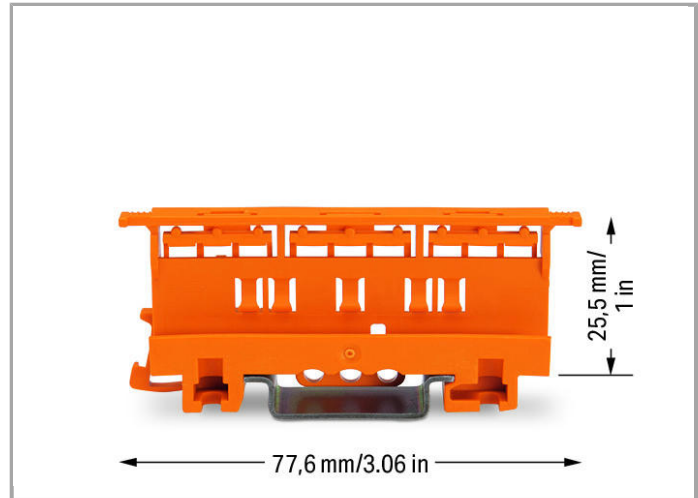

Data sheet | Item number: 221-500

Mounting carrier; 221 Series - 4 mm²; for DIN-35 rail mounting/screw mounting

www.wago.com/221-500

Data

Geometrical Data

Width	17.5 mm / 0.689 inch
Height from upper-edge of DIN-35 rail	25.5 mm / 1.004 inch
Depth	77.6 mm / 3.055 inch

Material Data

Color	orange
Insulating material	Polyamide 66 (PA 66)
Flammability class per UL94	V0
Weight	9.57 g

Commercial data

Country of origin	CN
GTIN	4055143421942
Customs Tariff No.	39269097900

Compatible products

Marking accessories

Item no.: 210-833
Marking strips; on reel; 6 mm wide; plain; Self-adhesive

www.wago.com/210-833

Mounting adapter

Item no.: 222-505

Strain relief plate; for mounting carrier; 221 or 222 Series, can be snapped