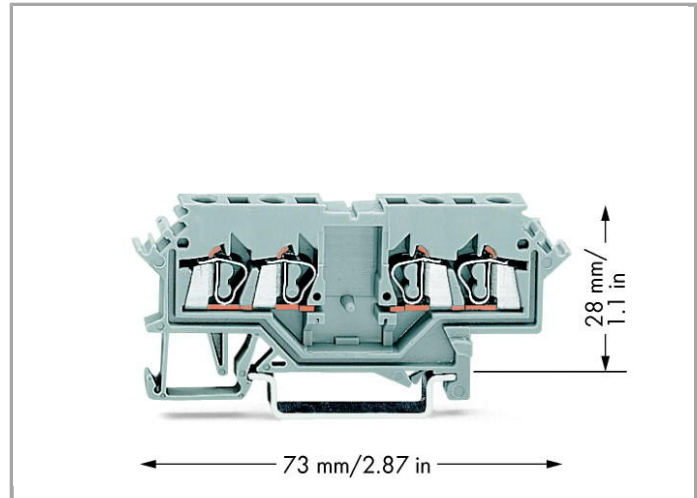

## Data sheet | Item number: 280-626

Double potential terminal block; 2.5 mm<sup>2</sup>; lateral marker slots; for DIN-rail 35 x 15 and 35 x 7.5; CAGE CLAMP®

[www.wago.com/280-626](http://www.wago.com/280-626)