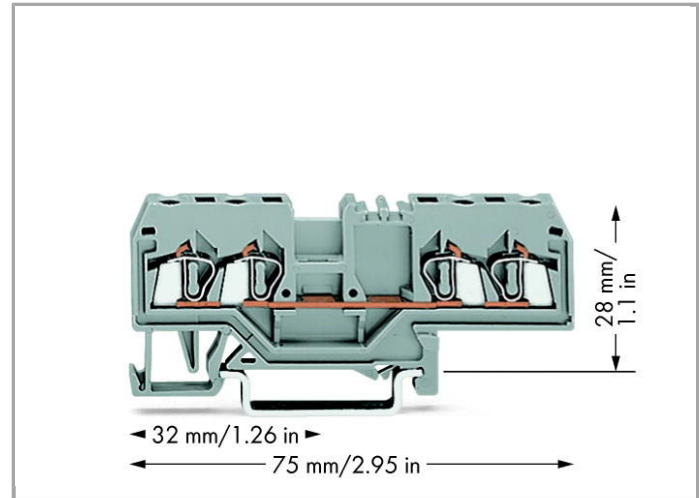

## Data sheet | Item number: 280-633

4-conductor through terminal block; 2.5 mm<sup>2</sup>; center marking; for DIN-rail 35 x 15 and 35 x 7.5; CAGE CLAMP®

[www.wago.com/280-633](http://www.wago.com/280-633)