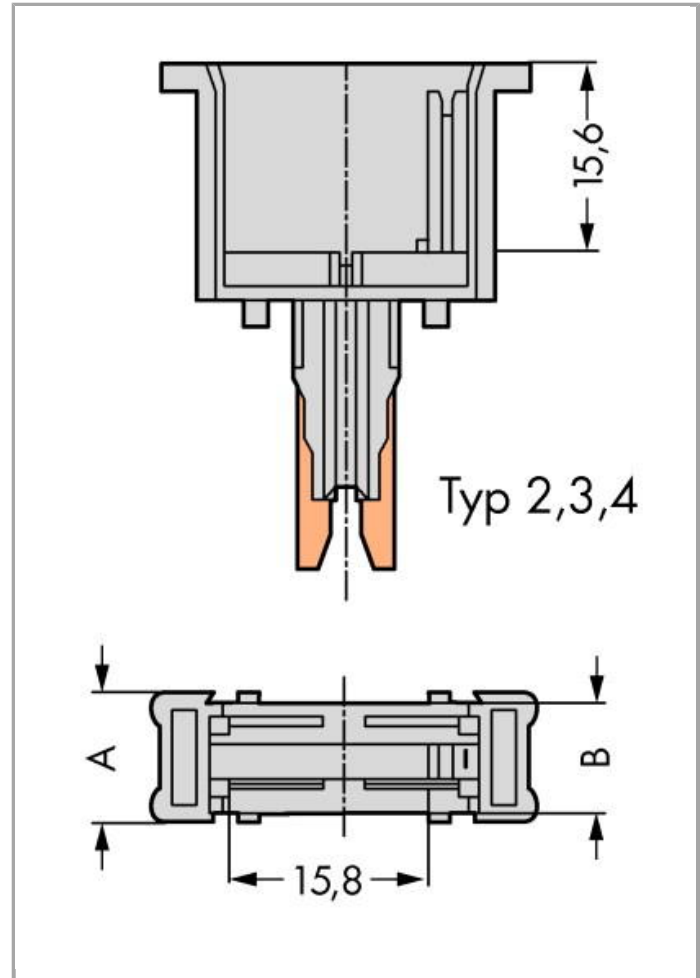

Data sheet | Item number: 280-804

Empty component plug housing; 10 mm wide; Type 3; 4-pole

www.wago.com/280-804

Typ	1	2	3	4
A	5	10	10	10
B	3,2	8,2	8,2	8,2

Item description

Empty component plug housing, type 3

**Note:**

Inside dimensions of plug W/H/D 8.2/15/15 mm (0.323/0.591/0.591 in)

Data**Electrical data**

Rated continuous current	6 A
--------------------------	-----

Safety and protection:

Rated voltage	250 V
Rated impulse voltage	4 kV
Pollution degree	3

Connection data

No. of poles	4
Type of wiring	Front-entry wiring

Geometrical Data

Width	10 mm / 0.394 inch
-------	--------------------

Mechanical data

Housing design	Pluggable module for terminal blocks
Type of mounting	Pluggable module for carrier terminal blocks

Material Data

Color	gray
Fire load	0.08 MJ
Weight	3.974 g

Commercial data

Country of origin	DE
GTIN	4044918270434
Customs Tariff No.	85369010000
Product Group	1 (Rail Mounted Terminal Blocks)

Downloads**Documentation****Additional Information**