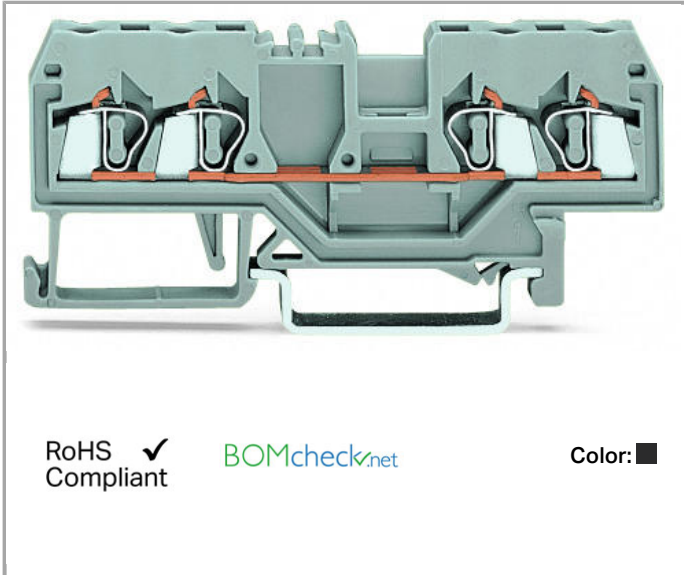

## Data sheet | Item number: 280-831

4-conductor through terminal block; 2.5 mm<sup>2</sup>; center marking; for DIN-rail 35 x 15 and 35 x 7.5; CAGE CLAMP®

[www.wago.com/280-831](http://www.wago.com/280-831)