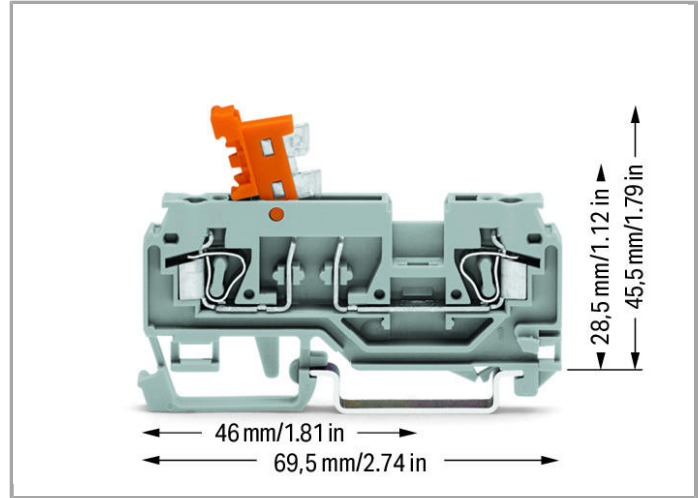

Data sheet | Item number: 280-870

2-conductor disconnect/test terminal block; with pivoting knife disconnect;  
with test port; for DIN-rail 35 x 15 and 35 x 7.5; 2.5 mm<sup>2</sup>; CAGE CLAMP®

[www.wago.com/280-870](http://www.wago.com/280-870)