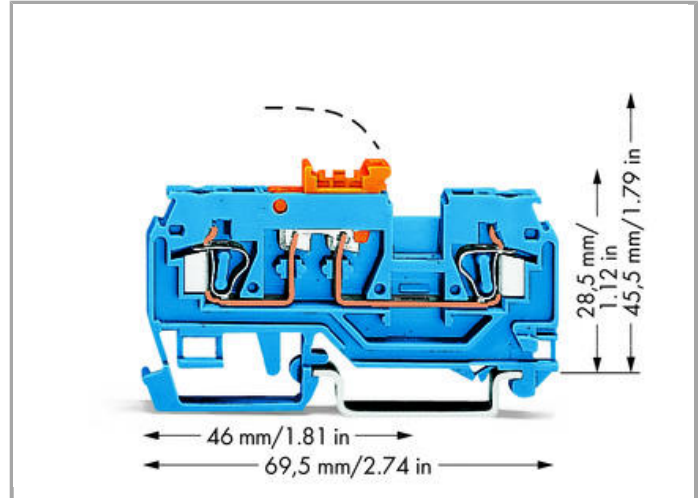

Data sheet | Item number: 280-876

2-conductor disconnect/test terminal block; with pivoting knife disconnect; with test port; orange disconnect link; suitable for Ex i applications; for DIN-rail 35 x 15 and 35 x 7.5; 2.5 mm²; CAGE CLAMP®

www.wago.com/280-876

Data
Electrical data

Ratings per IEC/EN 60664-1

Rated voltage (III / 3)	400 V
Rated impulse voltage (III / 3)	6 kV
Rated current	16 A
Legend (ratings)	(III / 3) $\hat{=}$ Overvoltage category III / Pollution degree 3

Connection data

Connection technology	CAGE CLAMP®
Actuation type	Operating tool
Connectable conductor materials	Copper Aluminum
Solid conductor	0.08 ... 2.5 mm² / 28 ... 12 AWG
Fine-stranded conductor	0.08 ... 2.5 mm² / 28 ... 12 AWG
Strip length	8 ... 9 mm / 0.31 ... 0.35 Inch
Total number of connection points	2
Total number of potentials	2
Number of levels	1
Type of wiring	Front-entry wiring

Geometrical Data

Width	5 mm / 0.197 inch
Height from upper-edge of DIN-35 rail	28.5 mm / 1.122 inch
Depth	69.5 mm / 2.736 inch

Mechanical data

Design	horizontal
Type of mounting	DIN-35 rail
Marking level	Center/side marking

Material Data

Color	blue
Insulating material	Polyamide 66 (PA 66)
Fire load	0.148 MJ
Weight	8.641 g

Commercial data

Country of origin	CN
GTIN	4050821014577