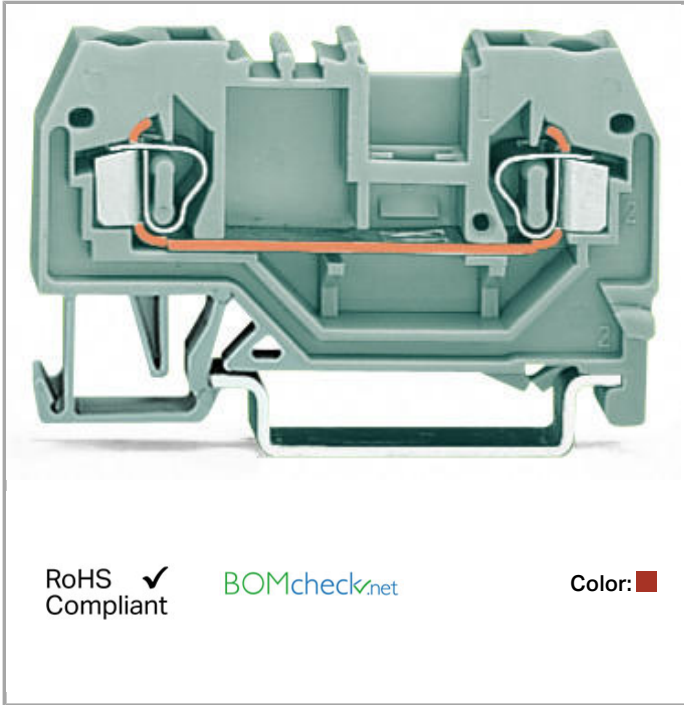

## Data sheet | Item number: 280-903

2-conductor through terminal block; 2.5 mm<sup>2</sup>; center marking; for DIN-rail 35 x 15 and 35 x 7.5; CAGE CLAMP®

[www.wago.com/280-903](http://www.wago.com/280-903)