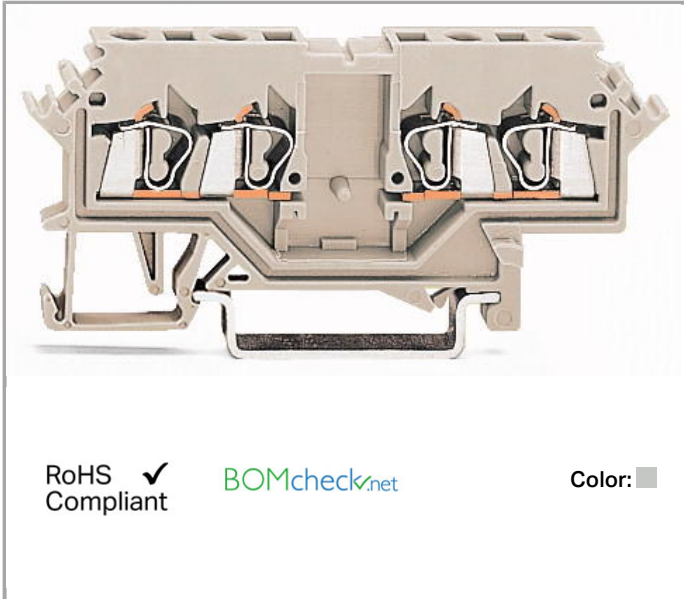

## Data sheet | Item number: 280-989

Double potential terminal block; 2.5 mm<sup>2</sup>; suitable for Ex e II applications; lateral marker slots; for DIN-rail 35 x 15 and 35 x 7.5; CAGE CLAMP®

[www.wago.com/280-989](http://www.wago.com/280-989)