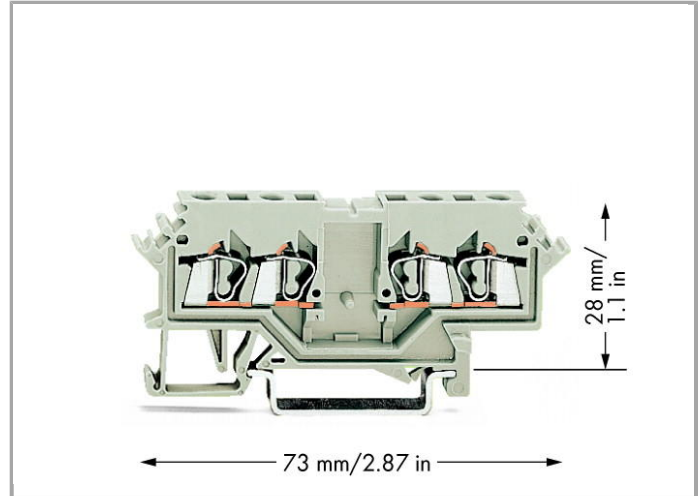

## Data sheet | Item number: 280-989

Double potential terminal block; 2.5 mm<sup>2</sup>; suitable for Ex e II applications; lateral marker slots; for DIN-rail 35 x 15 and 35 x 7.5; CAGE CLAMP®

[www.wago.com/280-989](http://www.wago.com/280-989)