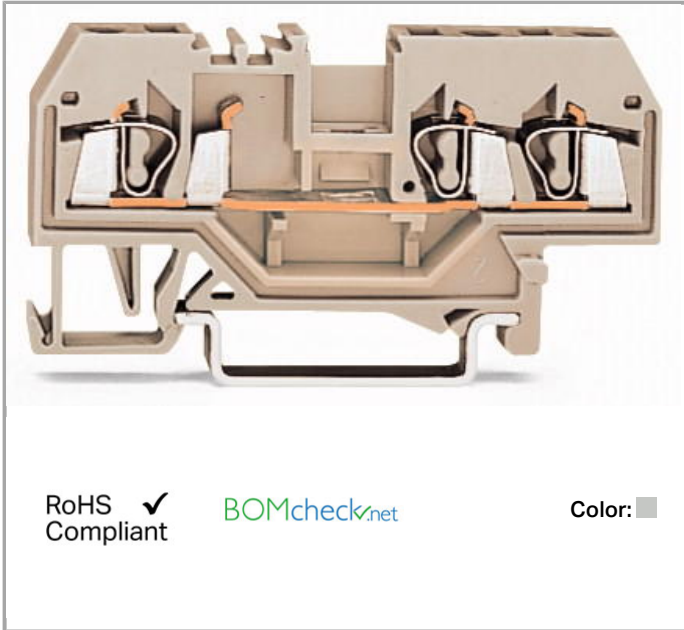

Data sheet | Item number: 280-993

3-conductor through terminal block; 2.5 mm<sup>2</sup>; suitable for Ex e II applications; center marking; for DIN-rail 35 x 15 and 35 x 7.5; CAGE CLAMP®

[www.wago.com/280-993](http://www.wago.com/280-993)