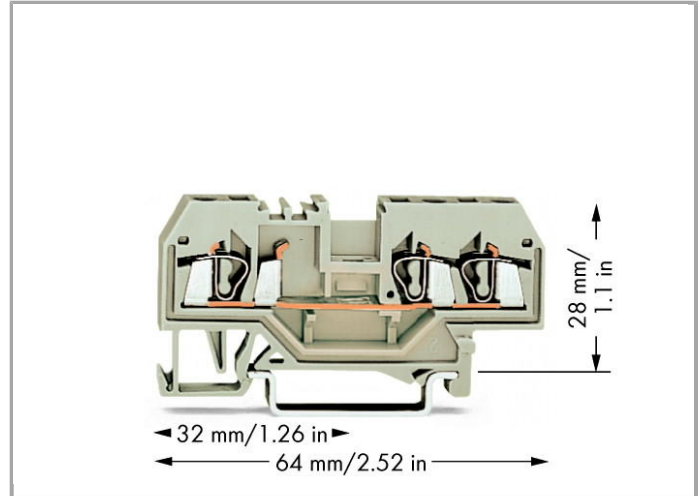

Data sheet | Item number: 280-993

3-conductor through terminal block; 2.5 mm<sup>2</sup>; suitable for Ex e II applications; center marking; for DIN-rail 35 x 15 and 35 x 7.5; CAGE CLAMP®

[www.wago.com/280-993](http://www.wago.com/280-993)