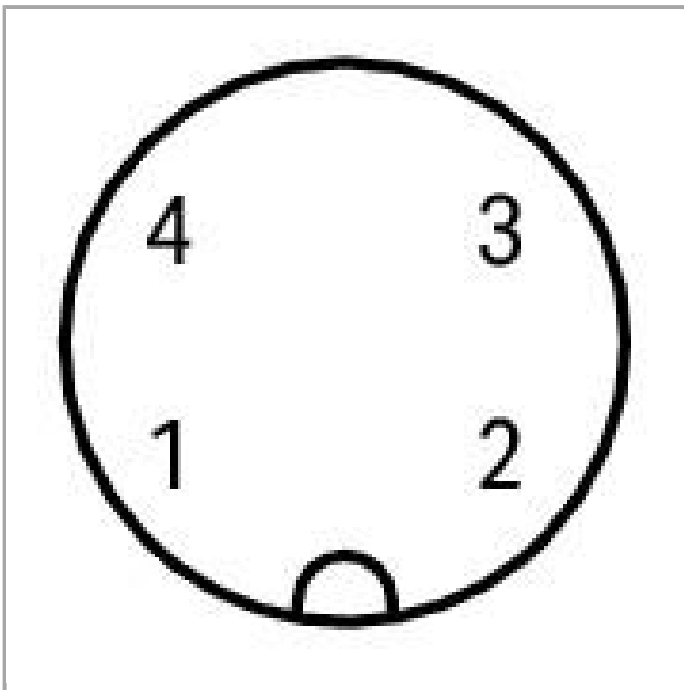

Data sheet | Item number: 756-9203/040-000

Connectors for sensor/actuator cable; 4-pole; M12 plug, straight

www.wago.com/756-9203/040-000

RoHS Compliant

[BOMcheck.net](https://www.bomcheck.net)

Anschließbare Leitung
 $\varnothing 6 \dots 8 \text{ mm} / 0,25 - 0,75 \text{ mm}^2$

Data

Technical Data

Connection type	M12 plug
No. of poles	4
Leitungsanschlussrichtung zur Steckrichtung	0°
Steckgesichtskodierung Leitung/Adapter 1 1	A coded

Connection data

Connection type (1)	Schraubtechnik
Solid conductor	0.25 ... 0.75 mm ² / ...

Mechanical data

Connectable sheathed cable diameter	6 ... 8 mm
Weight	9.999 g

Environmental Requirements

Surrounding air (operating) temperature	-25 ... 85 °C
Degree of protection	IP67

Commercial data

Country of origin	DE
GTIN	4050821113225
Customs Tariff No.	85369010000