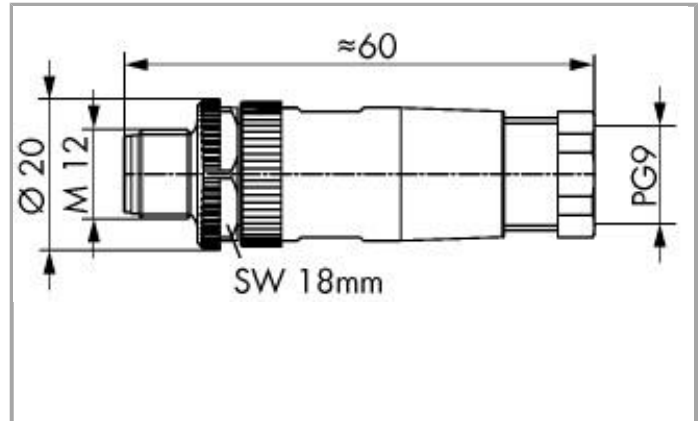

Data sheet | Item number: 756-9203/040-000

Connectors for sensor/actuator cable; 4-pole; M12 plug, straight

www.wago.com/756-9203/040-000

RoHS Compliant

[BOMcheck.net](https://www.bomcheck.net)

Anschließbare Leitung
 $\varnothing 6 \dots 8 \text{ mm} / 0,25 - 0,75 \text{ mm}^2$

Data

Technical Data

Connection type	M12 plug
No. of poles	4
Leitungsanschlussrichtung zur Steckrichtung	0°
Steckgesichtskodierung Leitung/Adapter 1 1	A coded

Connection data

Connection type (1)	Schraubtechnik
Solid conductor	0.25 ... 0.75 mm ² / ...

Mechanical data

Connectable sheathed cable diameter	6 ... 8 mm
Weight	9.999 g

Environmental Requirements

Surrounding air (operating) temperature	-25 ... 85 °C
Degree of protection	IP67

Commercial data

Country of origin	DE
GTIN	4050821113225
Customs Tariff No.	85369010000