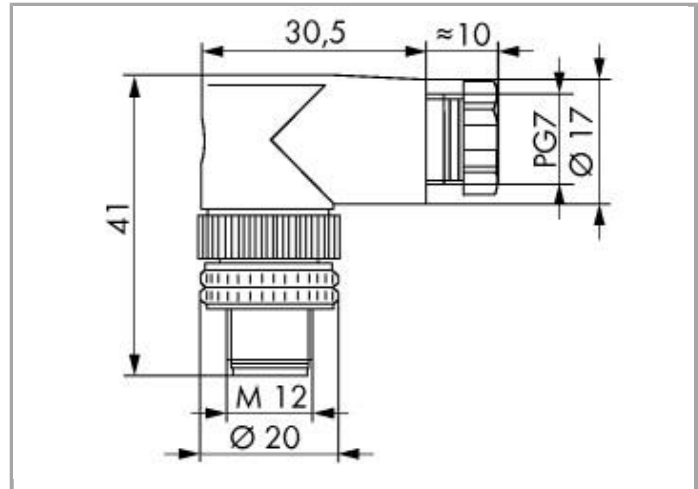

Data sheet | Item number: 756-9204/050-000

Connectors for sensor/actuator cable; 5-pole; M12 plug, angled

www.wago.com/756-9204/050-000

Anschließbare Leitung
Ø 4 ... 6 mm / 0,25 - 0,75 mm²

Data

Technical Data

Connection type	M12 plug
No. of poles	5
Leistungsanschlussrichtung zur Steckrichtung	90°
Steckgesichtskodierung Leitung/Adapter 1 1	A coded

Connection data

Connection type (1)	Schraubtechnik
Solid conductor	0.25 ... 0.75 mm ² / ...

Mechanical data

Connectable sheathed cable diameter	4 ... 6 mm
Weight	27 g

Environmental Requirements

Degree of protection	IP67
----------------------	------

Commercial data

Country of origin	HU
GTIN	4044918977494
Customs Tariff No.	85444290900