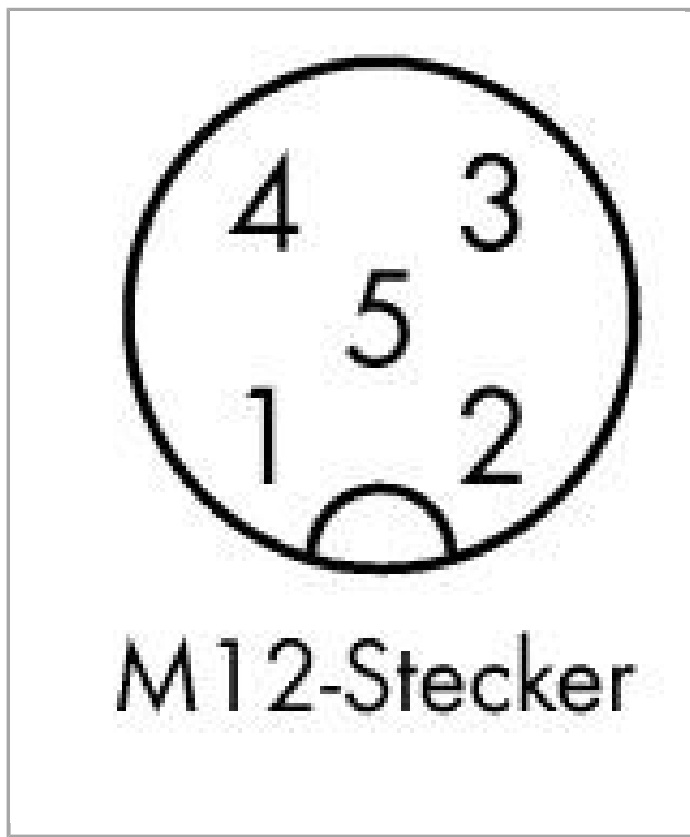

Data sheet | Item number: 756-9204/050-000

Connectors for sensor/actuator cable; 5-pole; M12 plug, angled

www.wago.com/756-9204/050-000

Anschließbare Leitung
Ø 4 ... 6 mm / 0,25 - 0,75 mm²

Data

Technical Data

Connection type	M12 plug
No. of poles	5
Leistungsanschlussrichtung zur Steckrichtung	90°
Steckgesichtskodierung Leitung/Adapter 1 1	A coded

Connection data

Connection type (1)	Schraubtechnik
Solid conductor	0.25 ... 0.75 mm ² / ...

Mechanical data

Connectable sheathed cable diameter	4 ... 6 mm
Weight	27 g

Environmental Requirements

Degree of protection	IP67
----------------------	------

Commercial data

Country of origin	HU
GTIN	4044918977494
Customs Tariff No.	85444290900