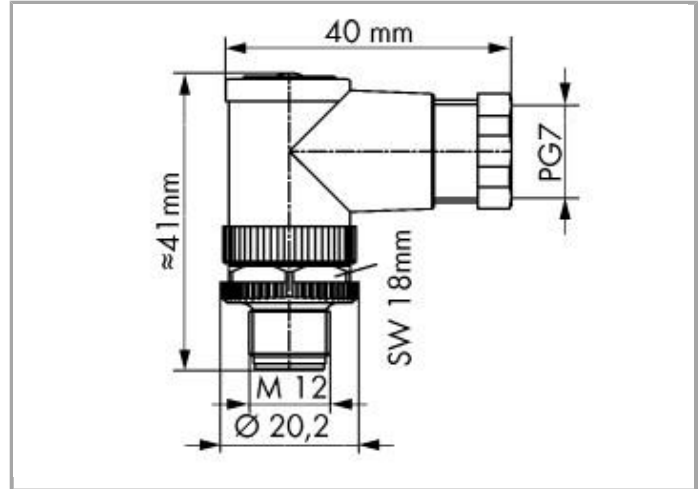

Data sheet | Item number: 756-9205/040-000

Connectors for sensor/actuator cable; M12 plug, angled; 4-pole

www.wago.com/756-9205/040-000

RoHS Compliant

[BOMcheck.net](https://www.bomcheck.net)

Anschließbare Leitung
Ø 4 ... 6 mm / 0,14 - 0,50 mm²

Data

Technical Data

Connection type	M12 plug
No. of poles	4
Leitungsanschlussrichtung zur Steckrichtung	90°
Steckgesichtskodierung Leitung/Adapter 1 1	A coded

Connection data

Connection type (1)	Federtechnik
Solid conductor	0.14 ... 0.5 mm ² / ...

Mechanical data

Connectable sheathed cable diameter	4 ... 6 mm
Weight	18 g

Environmental Requirements

Degree of protection	IP67
----------------------	------

Commercial data

Country of origin	DE
GTIN	4044918977456
Customs Tariff No.	85369010000