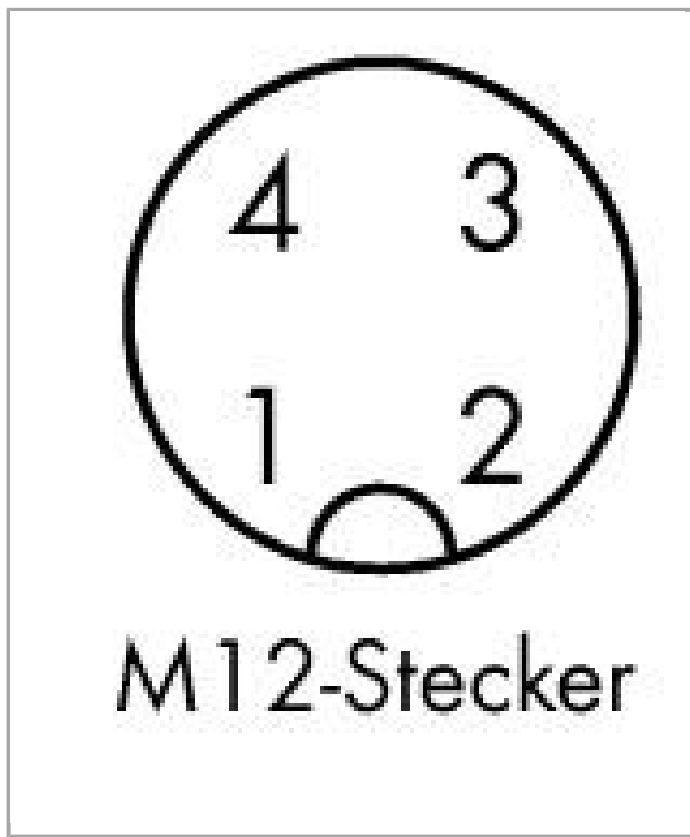

Data sheet | Item number: 756-9205/040-000

Connectors for sensor/actuator cable; M12 plug, angled; 4-pole

www.wago.com/756-9205/040-000

RoHS Compliant

[BOMcheck.net](https://www.bomcheck.net)

Anschließbare Leitung
Ø 4 ... 6 mm / 0,14 - 0,50 mm²

Data

Technical Data

Connection type	M12 plug
No. of poles	4
Leitungsanschlussrichtung zur Steckrichtung	90°
Steckgesichtskodierung Leitung/Adapter 1 1	A coded

Connection data

Connection type (1)	Federtechnik
Solid conductor	0.14 ... 0.5 mm ² / ...

Mechanical data

Connectable sheathed cable diameter	4 ... 6 mm
Weight	18 g

Environmental Requirements

Degree of protection	IP67
----------------------	------

Commercial data

Country of origin	DE
GTIN	4044918977456
Customs Tariff No.	85369010000