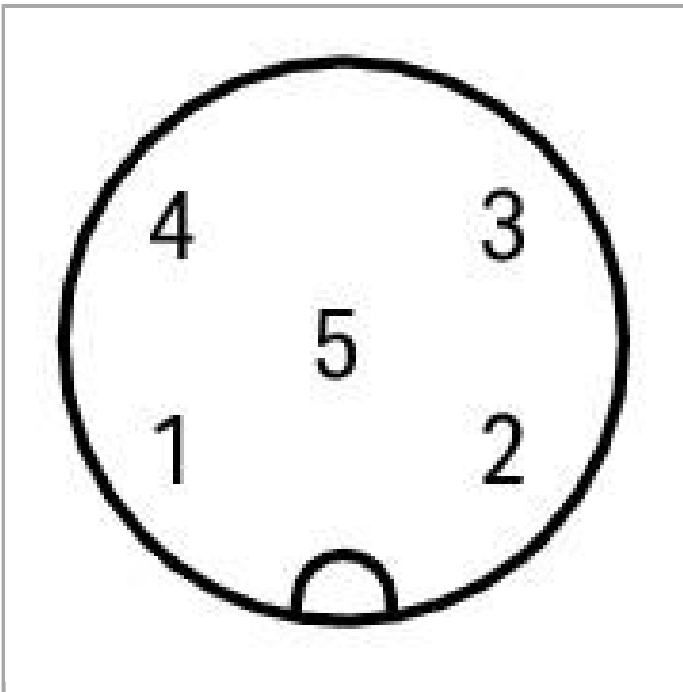

RoHS Compliant

[BOMcheck.net](https://www.bomcheck.net)

Anschließbare Leitung
Ø 6 ... 8 mm / 0,14 - 0,5 mm²

Data

Technical Data

Connection type	M12 plug
No. of poles	5
Anschlusspunkt geschirmt	yes
Leitungsanschlussrichtung zur Steckrichtung	90°
Steckgesichtskodierung Leitung/Adapter 1 1	A coded

Connection data

Connection type (1)	Federtechnik
Solid conductor	0.14 ... 0.5 mm ² / ...

Mechanical data

Connectable sheathed cable diameter	6 ... 8 mm
Weight	66.8 g

Environmental Requirements

Degree of protection	IP67
----------------------	------

Commercial data

Country of origin	DE
GTIN	4045454686413
Customs Tariff No.	85369010000

Downloads

Documentation

System Description

IP67 Cables and Pluggable Connectors	Jun 6, 2017	434.4 kB	Download
767 Series, SPEEDWAY accessories, data sheet	May 16, 2018	1.0 MB	Download