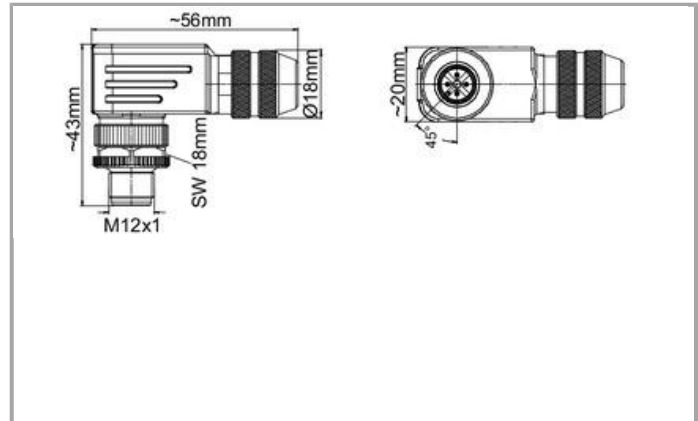

RoHS Compliant

[BOMcheck.net](https://www.bomcheck.net)

Anschließbare Leitung
Ø 6 ... 8 mm / 0,14 - 0,5 mm²

Data

Technical Data

Connection type	M12 plug
No. of poles	5
Anschlusspunkt geschirmt	yes
Leitungsanschlussrichtung zur Steckrichtung	90°
Steckgesichtskodierung Leitung/Adapter 1 1	A coded

Connection data

Connection type (1)	Federtechnik
Solid conductor	0.14 ... 0.5 mm ² / ...

Mechanical data

Connectable sheathed cable diameter	6 ... 8 mm
Weight	66.8 g

Environmental Requirements

Degree of protection	IP67
----------------------	------

Commercial data

Country of origin	DE
GTIN	4045454686413
Customs Tariff No.	85369010000

Downloads

Documentation

System Description

IP67 Cables and Pluggable Connectors	Jun 6, 2017	434.4 kB	Download
767 Series, SPEEDWAY accessories, data sheet	May 16, 2018	1.0 MB	Download