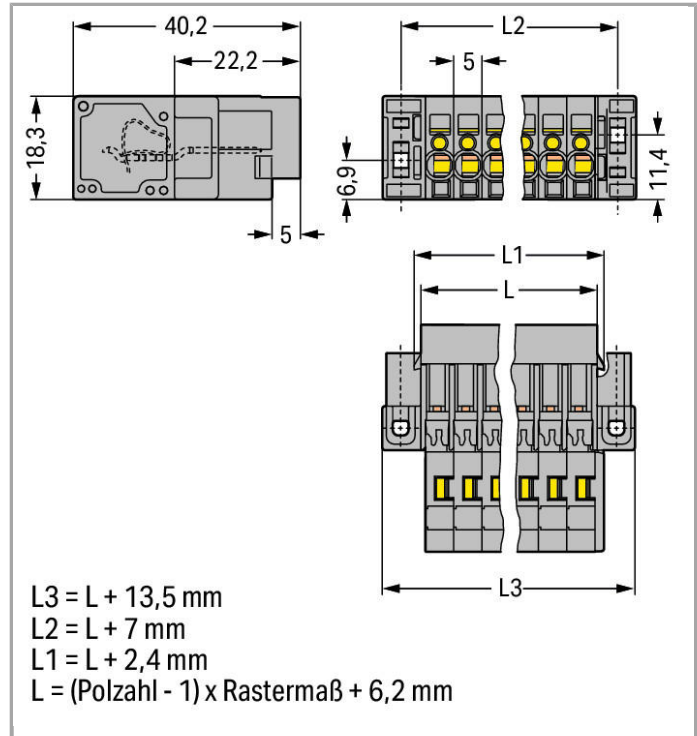

Data sheet | Item number: 769-610/004-000

1-conductor male connector; Feedthrough flange; 4 mm²; Pin spacing 5 mm;
10-pole

www.wago.com/769-610/004-000

Data

Electrical data

Ratings per IEC/EN 60664-1

Rated voltage (III / 3)	500 V
Rated impulse voltage (III / 3)	6 kV
Rated current	32 A
Legend (ratings)	(III / 3) ≙ Overvoltage category III / Pollution degree 3

Connection data

Connection technology	CAGE CLAMP®
Actuation type	Operating tool
Connectable conductor materials	Copper Aluminum
Nominal cross section	4 mm ²
Solid conductor	0,08 ... 4 mm ² / 28 ... 12 AWG
Fine-stranded conductor	0,08 ... 4 mm ² / 28 ... 12 AWG

Strip length	8 ... 9 mm / 0.31 ... 0.35 Inch
No. of poles	10
Total number of connection points	10
Total number of potentials	10
Type of wiring	Front-entry wiring

Geometrical Data

Pin spacing	5 mm / 0.197 inch
Width	64.7 mm / 2.547 inch
Height from the surface	18.3 mm / 0.72 inch
Depth	40.2 mm / 1.583 inch