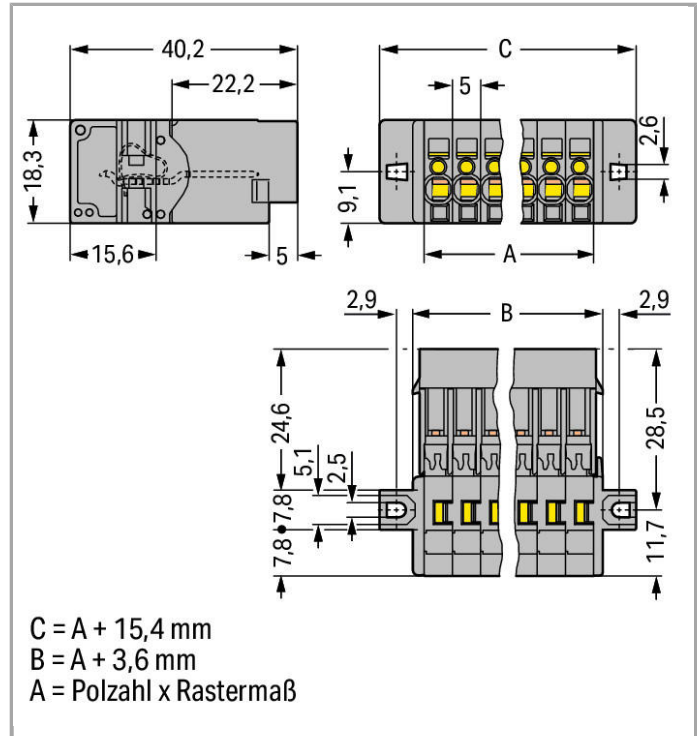

Data sheet | Item number: 769-612/002-000

1-conductor male connector; clamping collar; 4 mm²; Pin spacing 5 mm; 12-pole

www.wago.com/769-612/002-000

Data

Electrical data

Ratings per IEC/EN 60664-1

Rated voltage (III / 3)	500 V
Rated impulse voltage (III / 3)	6 kV
Rated current	32 A
Legend (ratings)	(III / 3) ≙ Overvoltage category III / Pollution degree 3

Connection data

Connection technology	CAGE CLAMP®
Actuation type	Operating tool
Connectable conductor materials	Copper Aluminum
Nominal cross section	4 mm ²
Solid conductor	0.08 ... 4 mm ² / 28 ... 12 AWG
Fine-stranded conductor	0.08 ... 4 mm ² / 28 ... 12 AWG

Strip length	8 ... 9 mm / 0.31 ... 0.35 Inch
No. of poles	12
Total number of connection points	12
Total number of potentials	12
Type of wiring	Front-entry wiring

Geometrical Data

Pin spacing	5 mm / 0.197 inch
Width	75.4 mm / 2.969 inch
Height from the surface	18.3 mm / 0.72 inch
Depth	40.2 mm / 1.583 inch