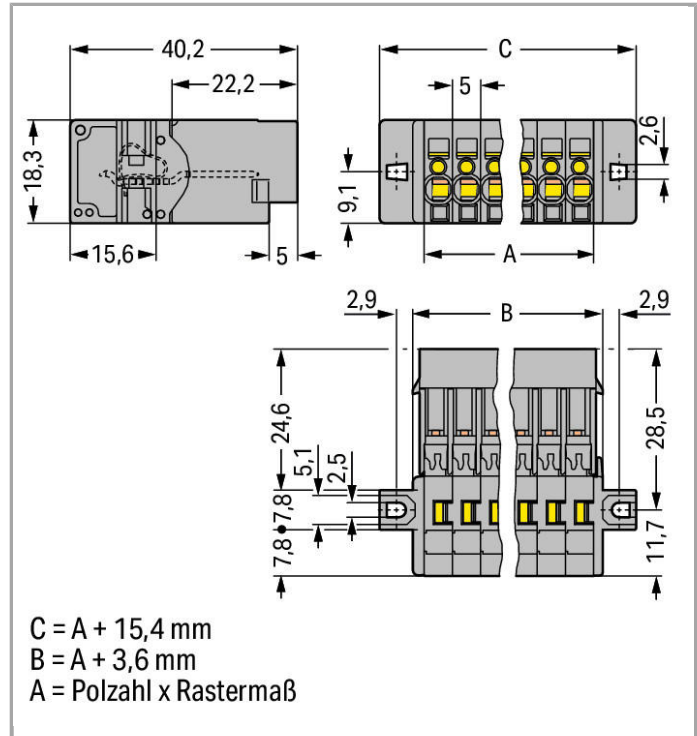

Data sheet | Item number: 769-613/002-000

1-conductor male connector; clamping collar; 4 mm²; Pin spacing 5 mm; 13-pole

www.wago.com/769-613/002-000

RoHS Compliant

BOMcheck.net

Color: ■

Data

Electrical data