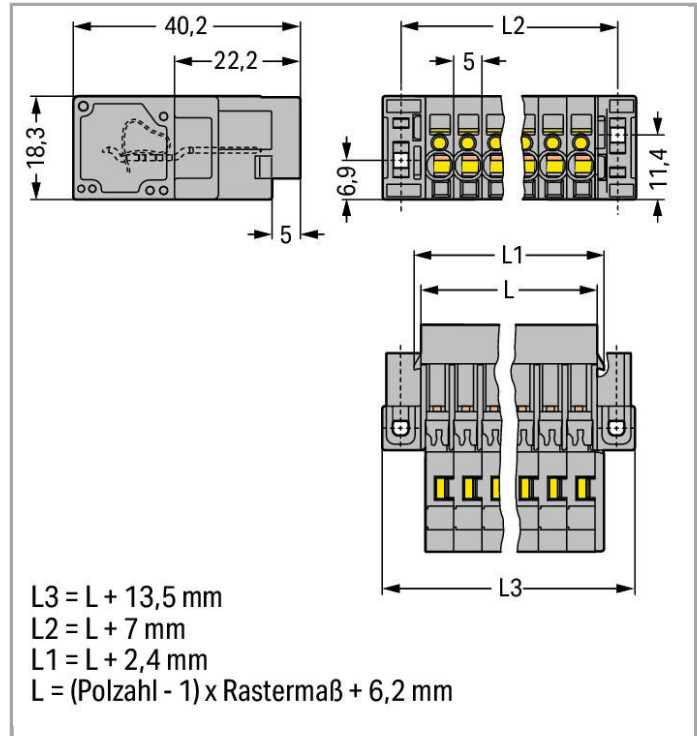

Data sheet | Item number: 769-613/004-000

1-conductor male connector; Feedthrough flange; 4 mm²; Pin spacing 5 mm;
13-pole

www.wago.com/769-613/004-000

Data

Electrical data

Ratings per IEC/EN 60664-1

Rated voltage (III / 3)	500 V
Rated impulse voltage (III / 3)	6 kV
Rated current	32 A
Legend (ratings)	(III / 3) ≙ Overvoltage category III / Pollution degree 3

Connection data

Connection technology	CAGE CLAMP®
Actuation type	Operating tool
Connectable conductor materials	Copper Aluminum
Nominal cross section	4 mm ²
Solid conductor	0.08 ... 4 mm ² / 28 ... 12 AWG
Fine-stranded conductor	0.08 ... 4 mm ² / 28 ... 12 AWG

Strip length	8 ... 9 mm / 0.31 ... 0.35 Inch
No. of poles	13
Total number of connection points	13
Total number of potentials	13
Type of wiring	Front-entry wiring

Geometrical Data

Pin spacing	5 mm / 0.197 inch
Width	79.7 mm / 3.138 inch
Height from the surface	18.3 mm / 0.72 inch
Depth	40.2 mm / 1.583 inch