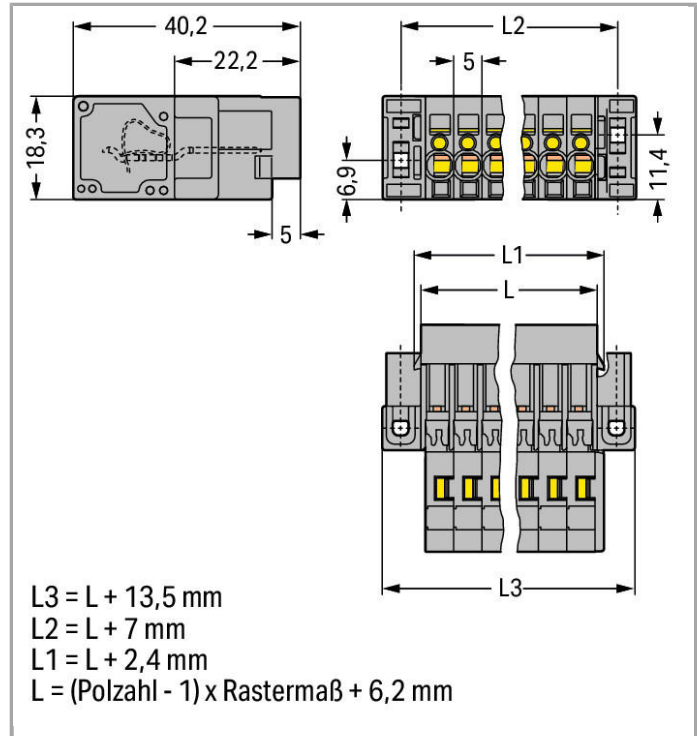

Data sheet | Item number: 769-615/004-000

1-conductor male connector; Feedthrough flange; 4 mm²; Pin spacing 5 mm;
15-pole

www.wago.com/769-615/004-000

Data

Electrical data

Ratings per IEC/EN 60664-1

Rated voltage (III / 3)	500 V
Rated impulse voltage (III / 3)	6 kV
Rated current	32 A
Legend (ratings)	(III / 3) ≙ Overvoltage category III / Pollution degree 3

Connection data

Connection technology	CAGE CLAMP®
Actuation type	Operating tool
Connectable conductor materials	Copper Aluminum
Nominal cross section	4 mm ²
Solid conductor	0,08 ... 4 mm ² / 28 ... 12 AWG
Fine-stranded conductor	0,08 ... 4 mm ² / 28 ... 12 AWG

Strip length	8 ... 9 mm / 0.31 ... 0.35 Inch
No. of poles	15
Total number of connection points	15
Total number of potentials	15
Type of wiring	Front-entry wiring

Geometrical Data

Pin spacing	5 mm / 0.197 inch
Width	89.7 mm / 3.531 inch
Height from the surface	18.3 mm / 0.72 inch
Depth	40.2 mm / 1.583 inch