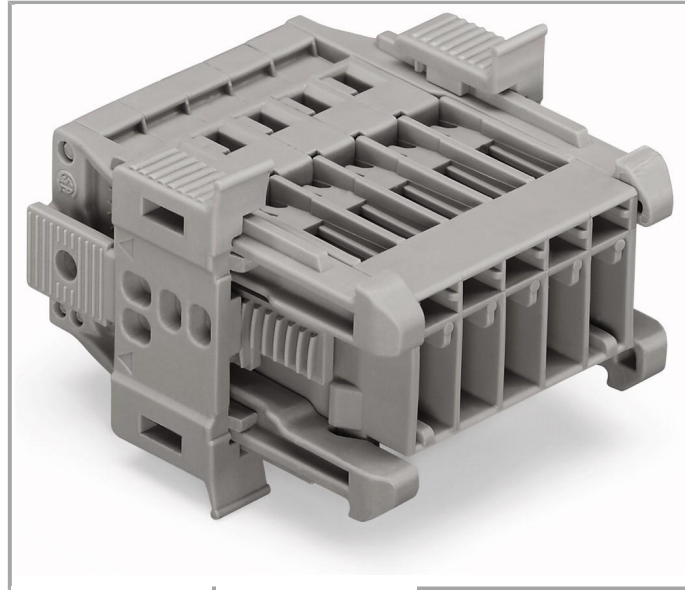

Data sheet | Item number: 769-615/006-000

1-conductor male connector; Snap-in flange; 4 mm²; Pin spacing 5 mm; 15-pole

www.wago.com/769-615/006-000

RoHS
Compliant ✓

BOMcheck.net

Color: ■

Data

Electrical data

Connection technology	CAGE CLAMP®
Actuation type	Operating tool
Connectable conductor materials	Copper Aluminum
Nominal cross section	4 mm ²
Solid conductor	0.08 ... 4 mm ² / 28 ... 12 AWG
Fine-stranded conductor	0.08 ... 4 mm ² / 28 ... 12 AWG