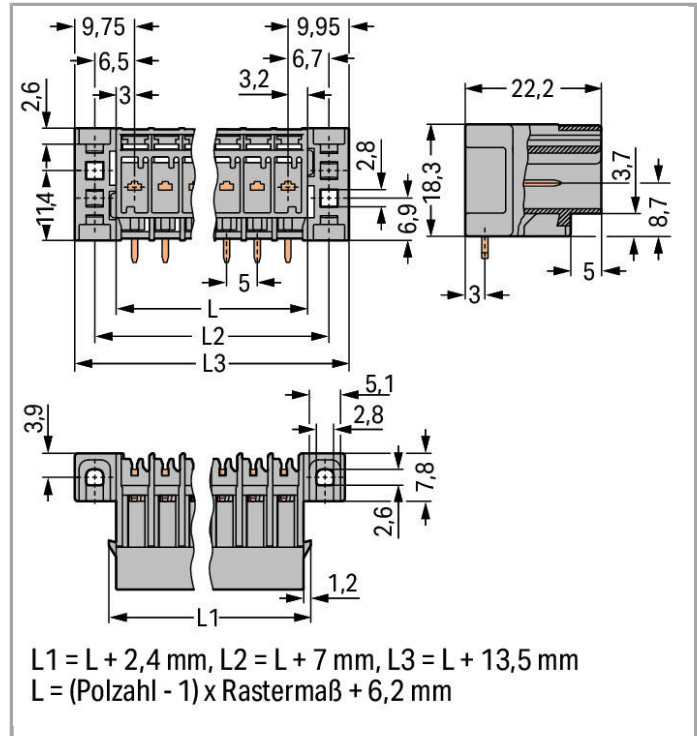

Data

Electrical data

Ratings per IEC/EN 60664-1

Rated voltage (III / 3)	250 V
Rated impulse voltage (III / 3)	4 kV
Rated voltage (III / 2)	500 V
Rated impulse voltage (III / 2)	4 kV
Rated current	32 A
Legend (ratings)	(III / 3) ≙ Overvoltage category III / Pollution degree 3

Connection data

Actuation type	Operating tool
No. of poles	3
Total number of potentials	3
Number of levels	1