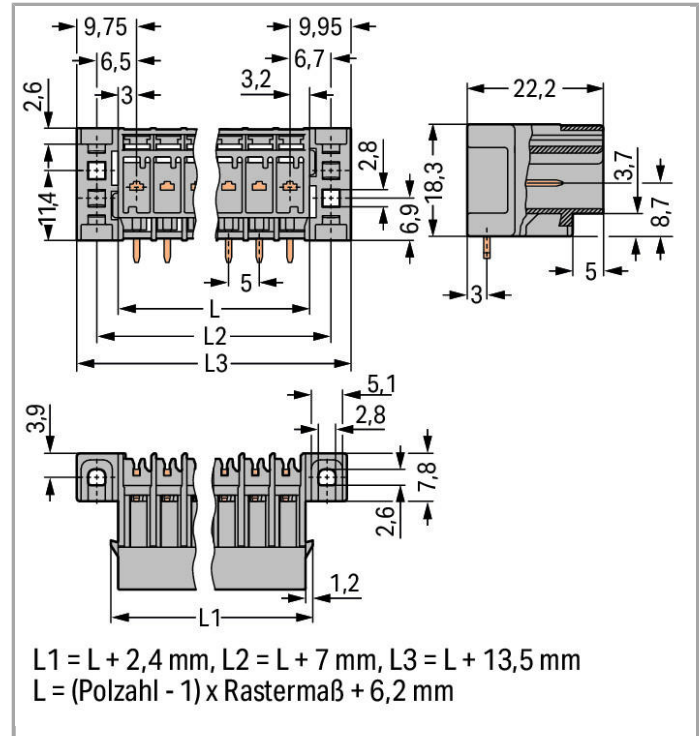

Data sheet | Item number: 769-664/003-000

THT male header; 1.0 x 1.0 mm solder pin; angled; clamping collar; Pin spacing 5 mm; 4-pole

www.wago.com/769-664/003-000

RoHS Compliant

BOMcheck.net

Color: ■

Data

Electrical data

Connection data

Actuation type	Operating tool
No. of poles	4
Total number of potentials	4
Number of levels	1

Geometrical Data

Pin spacing	5 mm / 0.197 inch
Width	34.7 mm / 1.366 inch
Height from the surface	18.3 mm / 0.72 inch
Depth	22.2 mm / 0.874 inch
Solder pin dimensions	Solder pin 1 x 1 mm