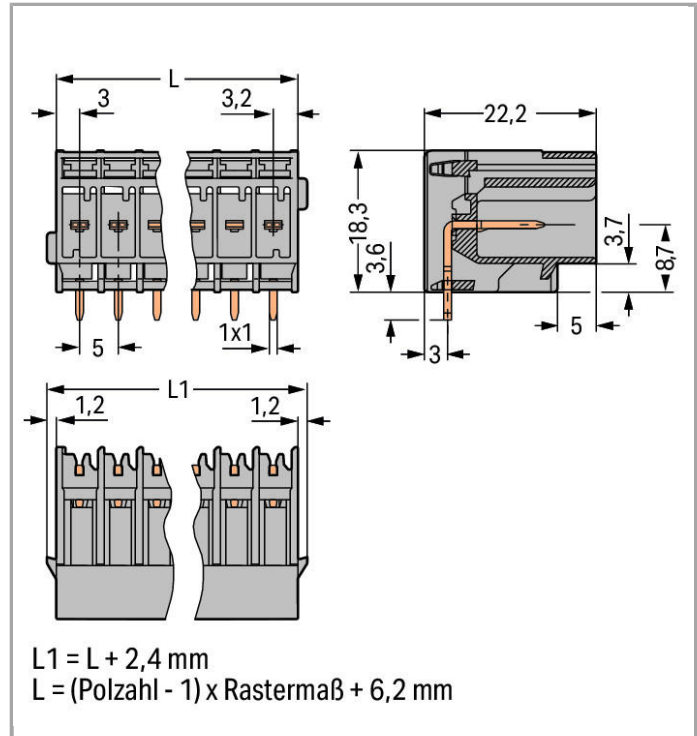

Data

Electrical data

Ratings per IEC/EN 60664-1

Rated voltage (III / 3)	250 V
Rated impulse voltage (III / 3)	4 kV
Rated voltage (III / 2)	500 V
Rated impulse voltage (III / 2)	4 kV
Rated current	32 A
Legend (ratings)	(III / 3) ≙ Overvoltage category III / Pollution degree 3

Connection data

Actuation type	Operating tool
No. of poles	4
Total number of potentials	4