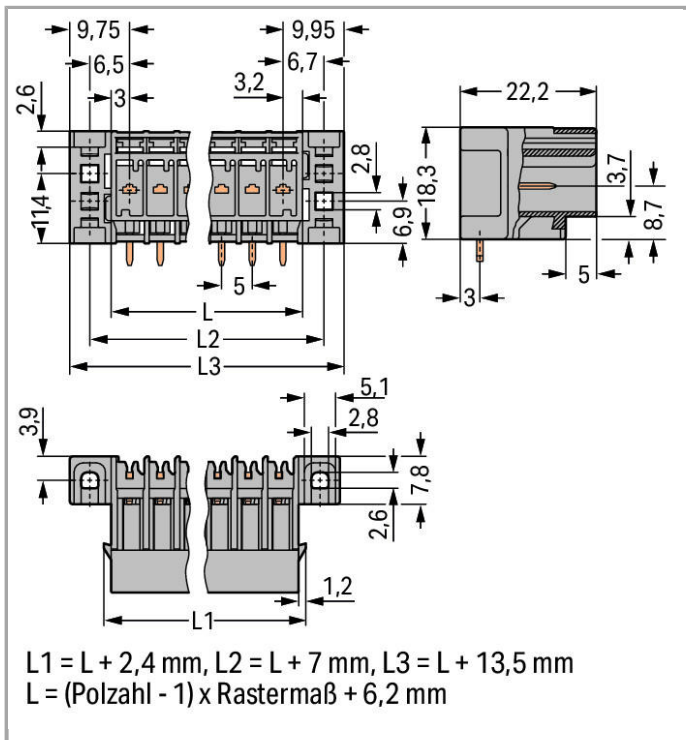

Data

Electrical data

Ratings per IEC/EN 60664-1

Rated voltage (III / 3)	250 V
Rated impulse voltage (III / 3)	4 kV
Rated voltage (III / 2)	500 V
Rated impulse voltage (III / 2)	4 kV
Rated current	32 A
Legend (ratings)	(III / 3) ≙ Overvoltage category III / Pollution degree 3

Connection data

Actuation type	Operating tool
No. of poles	6
Total number of potentials	6
Number of levels	1

Geometrical Data

Pin spacing	5 mm / 0.197 inch
Width	44.7 mm / 1.76 inch
Height from the surface	18.3 mm / 0.72 inch
Depth	22.2 mm / 0.874 inch