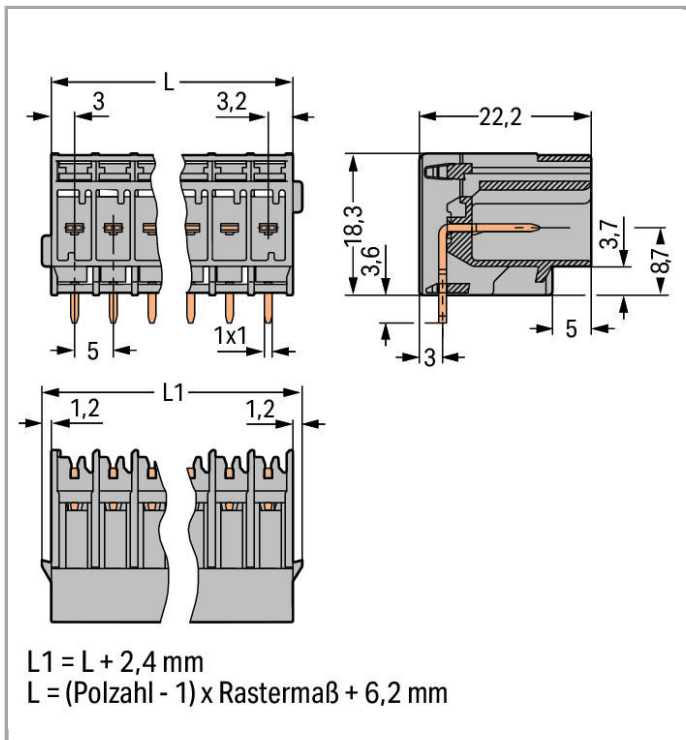

Data sheet | Item number: 769-666

THT male header; 1.0 x 1.0 mm solder pin; angled; Pin spacing 5 mm; 6-pole

www.wago.com/769-666

RoHS
Compliant

[BOMcheck.net](https://www.bomcheck.net)

Color:

Data

Electrical data

Connection data

Actuation type	Operating tool
No. of poles	6
Total number of potentials	6
Number of levels	1

Geometrical Data

Pin spacing	5 mm / 0.197 inch
Width	33.6 mm / 1.323 inch
Height from the surface	18.3 mm / 0.72 inch
Depth	22.2 mm / 0.874 inch