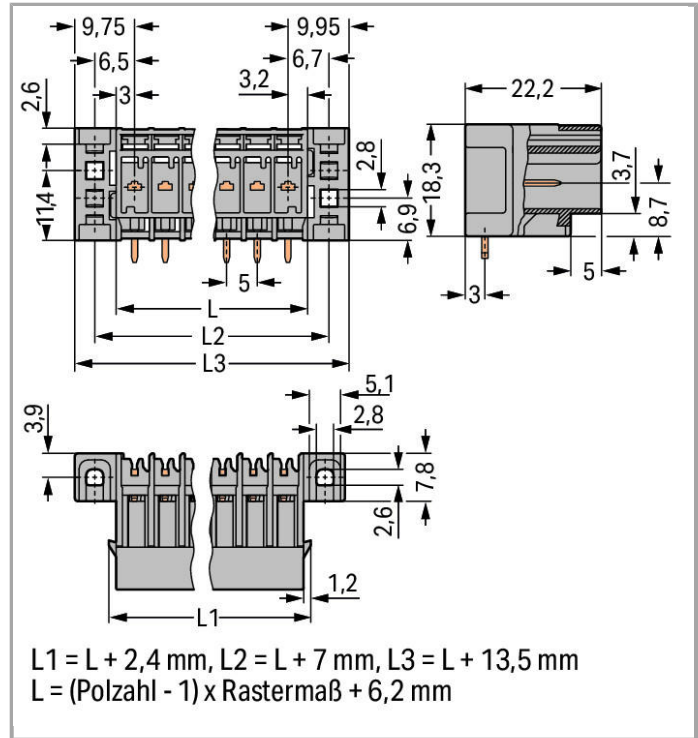

Data

Electrical data

Ratings per IEC/EN 60664-1

Rated voltage (III / 3)	250 V
Rated impulse voltage (III / 3)	4 kV
Rated voltage (III / 2)	500 V
Rated impulse voltage (III / 2)	4 kV
Rated current	32 A
Legend (ratings)	(III / 3) ≙ Overvoltage category III / Pollution degree 3

Connection data

Actuation type	Operating tool
No. of poles	7
Total number of potentials	7
Number of levels	1