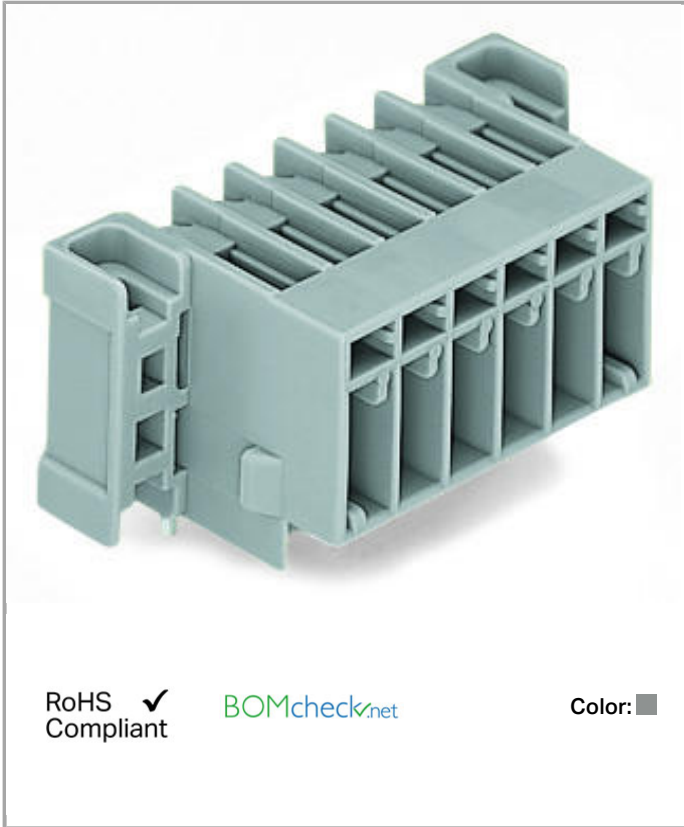

Data sheet | Item number: 769-667/003-000

THT male header; 1.0 x 1.0 mm solder pin; angled; clamping collar; Pin spacing 5 mm; 7-pole

[www.wago.com/769-667/003-000](http://www.wago.com/769-667/003-000)

RoHS  Compliant