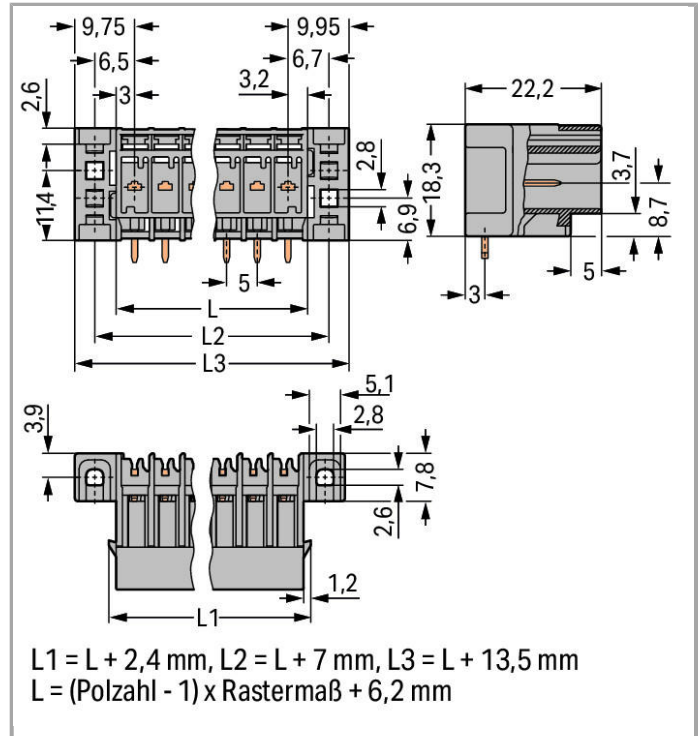

Data

Electrical data

Ratings per IEC/EN 60664-1

Rated voltage (III / 3)	250 V
Rated impulse voltage (III / 3)	4 kV
Rated voltage (III / 2)	500 V
Rated impulse voltage (III / 2)	4 kV
Rated current	32 A
Legend (ratings)	(III / 3) $\hat{=}$ Overvoltage category III / Pollution degree 3

Connection data

Actuation type	Operating tool
No. of poles	8
Total number of potentials	8
Number of levels	1