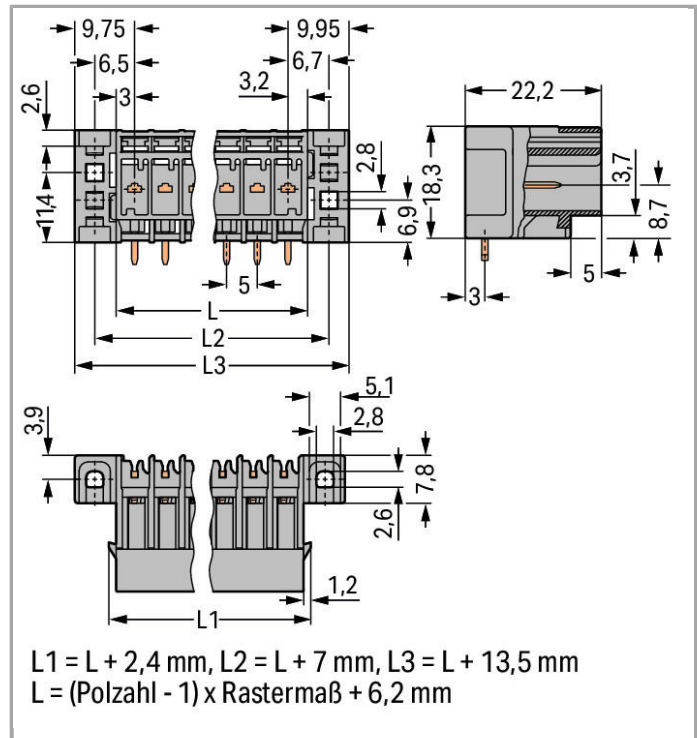

Data

Electrical data

Ratings per IEC/EN 60664-1

Rated voltage (III / 3)	250 V
Rated impulse voltage (III / 3)	4 kV
Rated voltage (III / 2)	500 V
Rated impulse voltage (III / 2)	4 kV
Rated current	32 A
Legend (ratings)	(III / 3) $\hat{=}$ Overvoltage category III / Pollution degree 3

Connection data

Actuation type	Operating tool
No. of poles	10
Total number of potentials	10
Number of levels	1