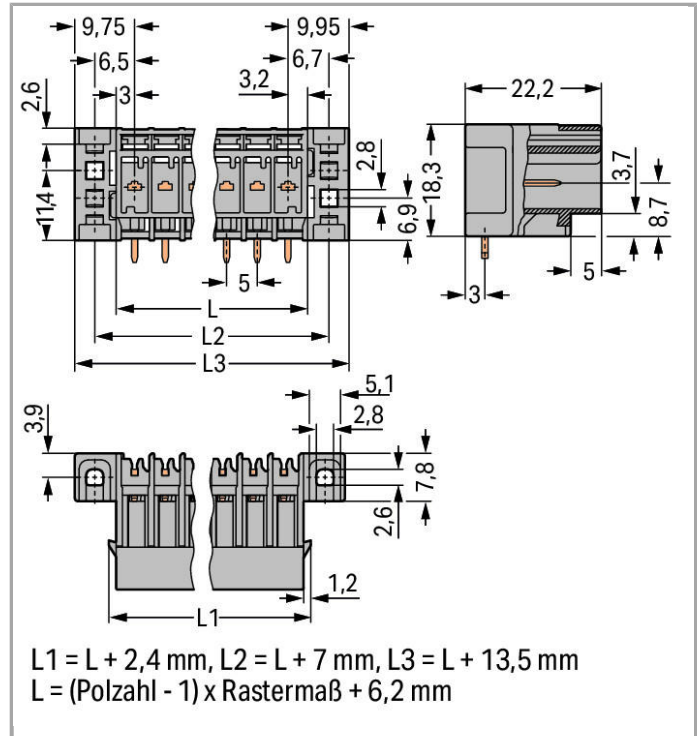

Data

Electrical data

Ratings per IEC/EN 60664-1

Rated voltage (III / 3)	250 V
Rated impulse voltage (III / 3)	4 kV
Rated voltage (III / 2)	500 V
Rated impulse voltage (III / 2)	4 kV
Rated current	32 A
Legend (ratings)	(III / 3) $\hat{=}$ Overvoltage category III / Pollution degree 3

Connection data

Actuation type	Operating tool
No. of poles	11
Total number of potentials	11
Number of levels	1