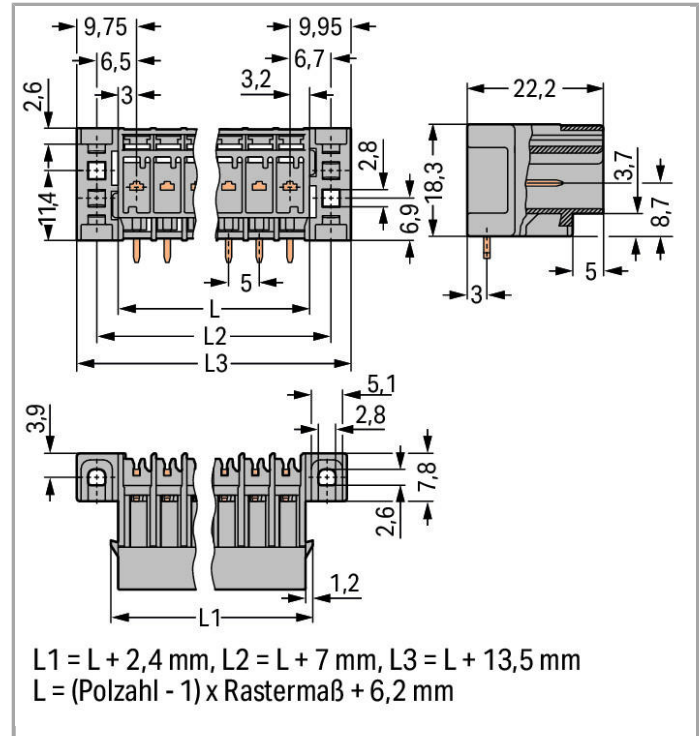

Data

Electrical data

Ratings per IEC/EN 60664-1

Rated voltage (III / 3)	250 V
Rated impulse voltage (III / 3)	4 kV
Rated voltage (III / 2)	500 V
Rated impulse voltage (III / 2)	4 kV
Rated current	32 A
Legend (ratings)	(III / 3) $\hat{=}$ Overvoltage category III / Pollution degree 3

Connection data

Actuation type	Operating tool
No. of poles	12
Total number of potentials	12
Number of levels	1