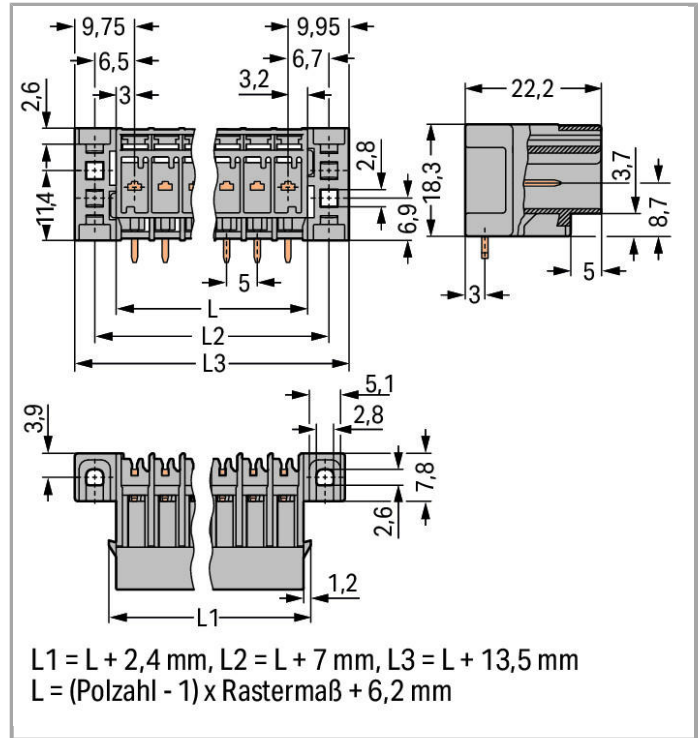

Data

Electrical data

Ratings per IEC/EN 60664-1

Rated voltage (III / 3)	250 V
Rated impulse voltage (III / 3)	4 kV
Rated voltage (III / 2)	500 V
Rated impulse voltage (III / 2)	4 kV
Rated current	32 A
Legend (ratings)	(III / 3) ≙ Overvoltage category III / Pollution degree 3

Connection data

Actuation type	Operating tool
No. of poles	13
Total number of potentials	13
Number of levels	1