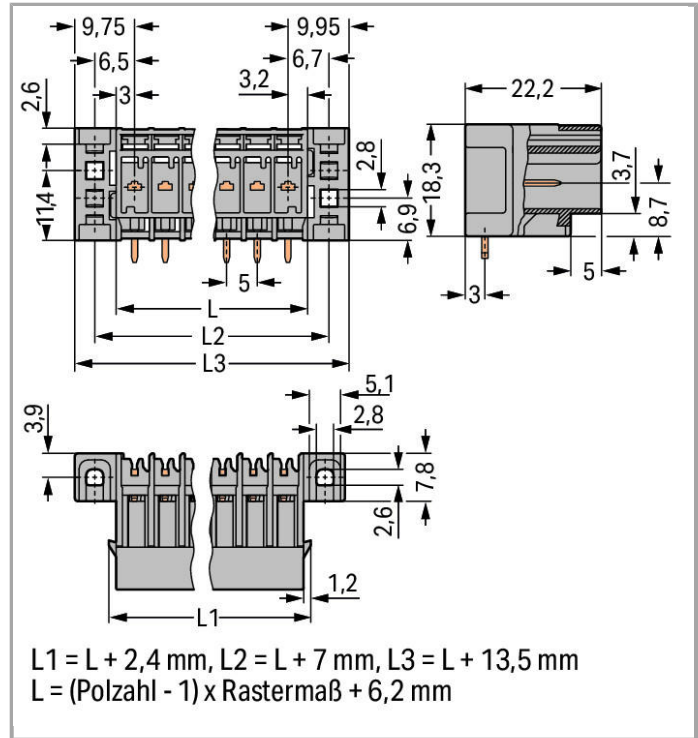

Data sheet | Item number: 769-675/003-000

THT male header; 1.0 x 1.0 mm solder pin; straight; clamping collar; Pin spacing 5 mm; 15-pole

www.wago.com/769-675/003-000

RoHS Compliant

BOMcheck.net

Color: ■

Data

Connection data

Actuation type	Operating tool
No. of poles	15
Total number of potentials	15
Number of levels	1

Geometrical Data

Pin spacing	5 mm / 0.197 inch
Width	89.7 mm / 3.531 inch
Height from the surface	18.3 mm / 0.72 inch
Depth	22.2 mm / 0.874 inch
Solder pin dimensions	Solder pin 1 x 1 mm