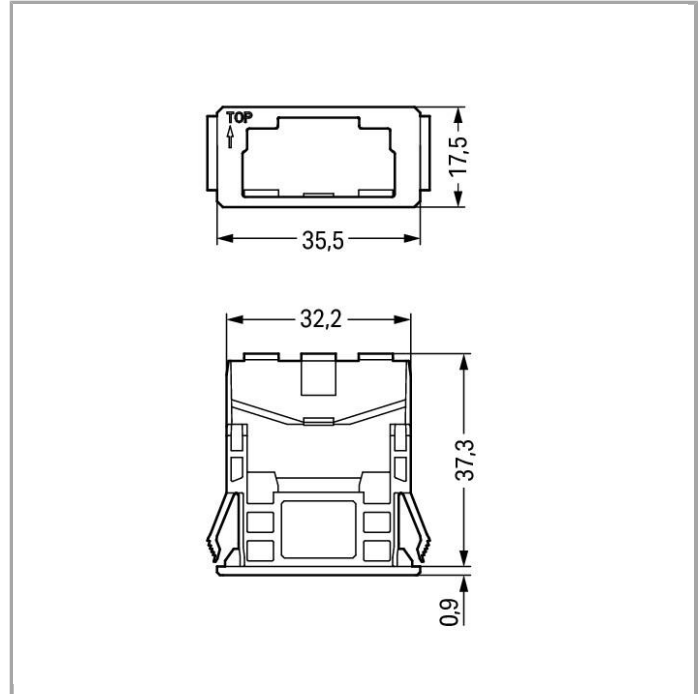

Data sheet | Item number: 770-338

Snap-in frame; for 3-pole sockets and plugs; 3-pole

www.wago.com/770-338

Data

Electrical data

Ratings per IEC/EN 60664-1

Legend (ratings)

(III / 3) $\hat{=}$ Overvoltage category III / Pollution degree 3

Geometrical Data

| | |
|--------|-----------------------|
| Width | 35.5 mm / 1.398 inch |
| Height | 17.5 mm / 0.689 inch |
| Depth | 38.75 mm / 1.526 inch |

Mechanical data

| | |
|----------------------|-----------------------------------|
| Gehäuseblechstärke | 1 ... 3 mm / 0.039 ... 0.118 inch |
| Mounting type | Snap-in |
| Degree of protection | IP20 |