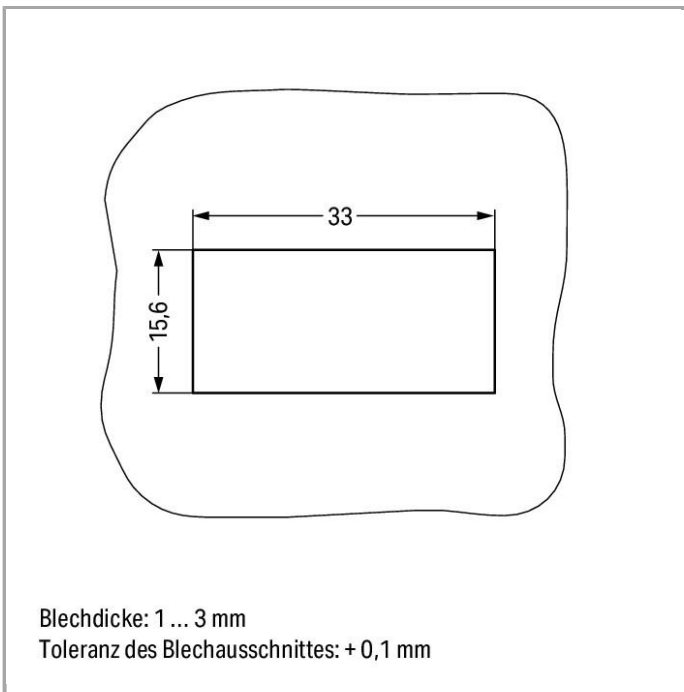

Data sheet | Item number: 770-338

Snap-in frame; for 3-pole sockets and plugs; 3-pole

www.wago.com/770-338

Data

Electrical data

Ratings per IEC/EN 60664-1

Legend (ratings)

(III / 3) $\hat{=}$ Overvoltage category III / Pollution degree 3

Geometrical Data

| | |
|--------|-----------------------|
| Width | 35.5 mm / 1.398 inch |
| Height | 17.5 mm / 0.689 inch |
| Depth | 38.75 mm / 1.526 inch |

Mechanical data

| | |
|----------------------|-----------------------------------|
| Gehäuseblechstärke | 1 ... 3 mm / 0.039 ... 0.118 inch |
| Mounting type | Snap-in |
| Degree of protection | IP20 |