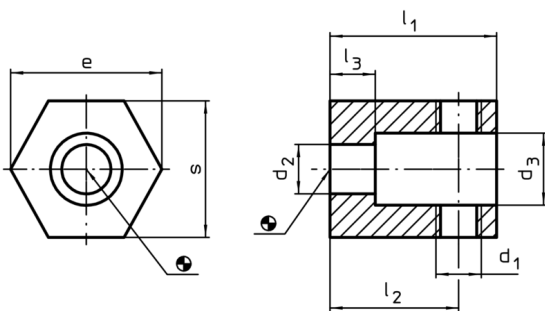

Stops

1014.500

Product Description

Material

- Steel, blackened

Drawing

Order information

System	Dimensions								[g]	Art. No.
	d ₁	d ₂	d ₃	l ₁	l ₂	l ₃	s	e		
V40	M8	8,4	14	26	20	8	22	25,4	55	1014.500