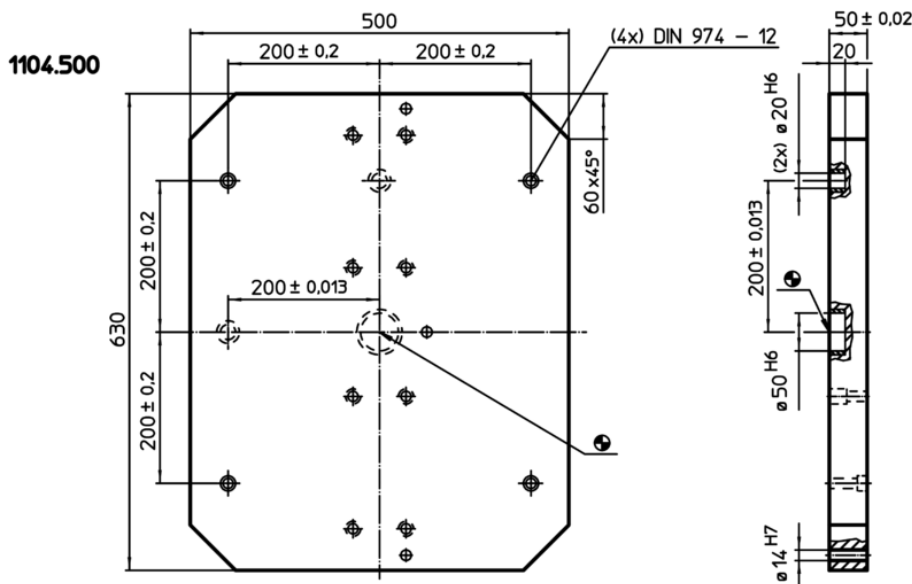

Supporting Plates• including accessories

1104.400

Product Description

Material

- Grey cast iron GG

Drawing

Order information

System	 [kg]	Art. No.
V70	53	1104.400