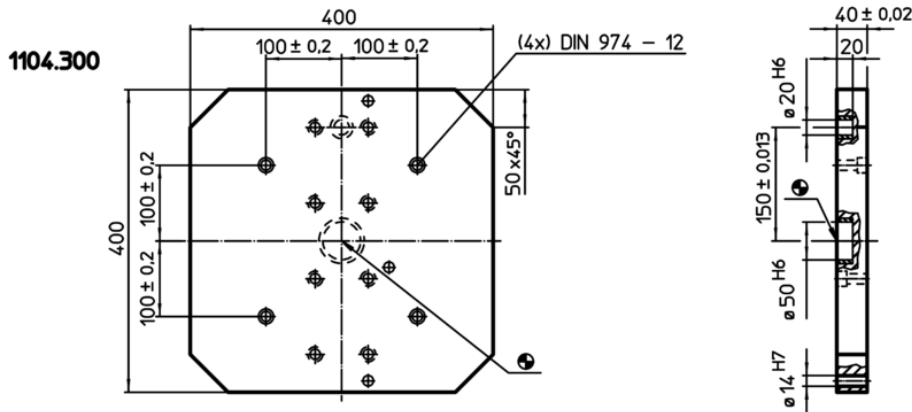

Supporting Plates• including accessories

1104.400

Product Description

Material

- Grey cast iron GG

Drawing

Order information

System	 [kg]	Art. No.
V70	53	1104.400