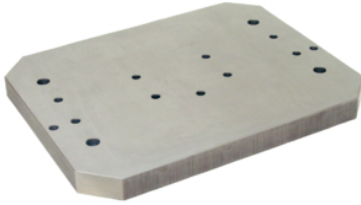

Supporting Plates• including accessories

1104.400

Product Description

Material

- Grey cast iron GG

Drawing

Order information

System	 [kg]	Art. No.
V70	53	1104.400