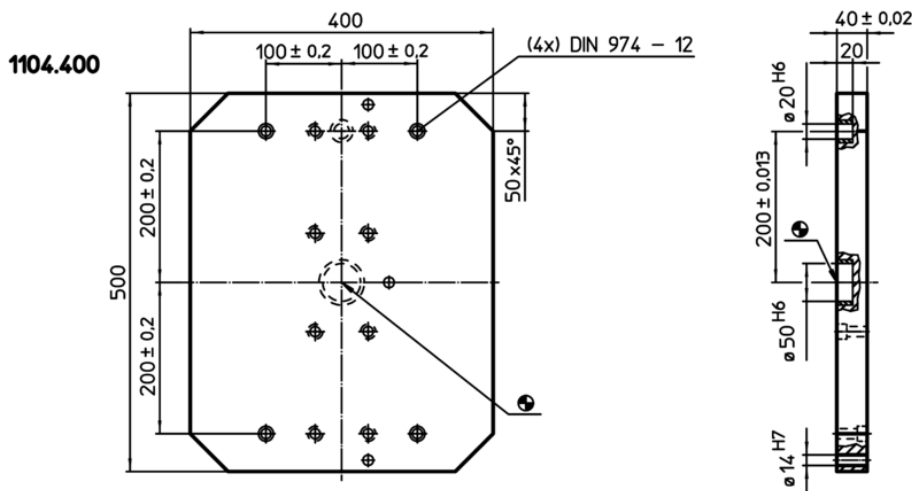

Supporting Plates• including accessories

1104.400

Product Description

Material

- Grey cast iron GG

Drawing

Order information

System	 [kg]	Art. No.
V70	53	1104.400