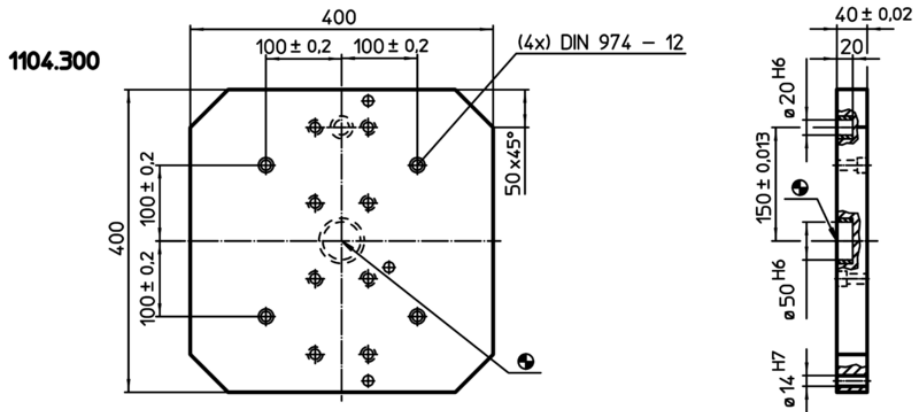

## Supporting Plates• including accessories

1104.500

### Product Description

#### Material

- Grey cast iron GG

Drawing

Order information

System	 [kg]	Art. No.
V70	108	1104.500

Application example