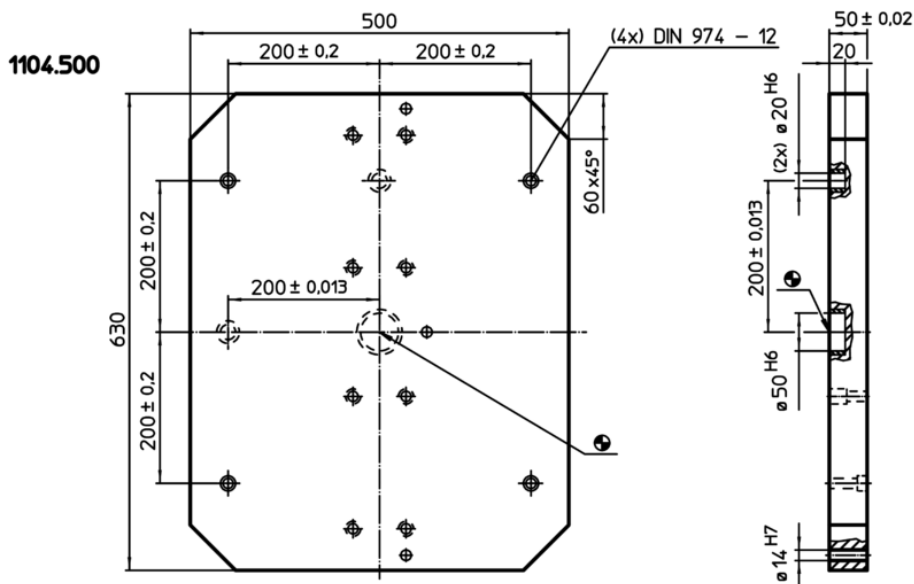

## Supporting Plates• including accessories

1104.500

### Product Description

#### Material

- Grey cast iron GG

Drawing

Order information

System	 [kg]	Art. No.
V70	108	1104.500

Application example