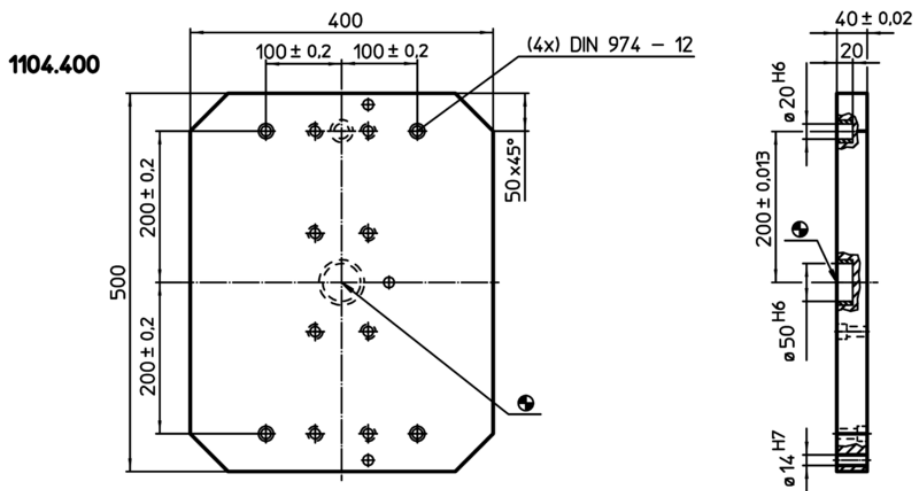

## Supporting Plates• including accessories

1104.500

### Product Description

#### Material

- Grey cast iron GG

Drawing

Order information

System	 [kg]	Art. No.
V70	108	1104.500

Application example