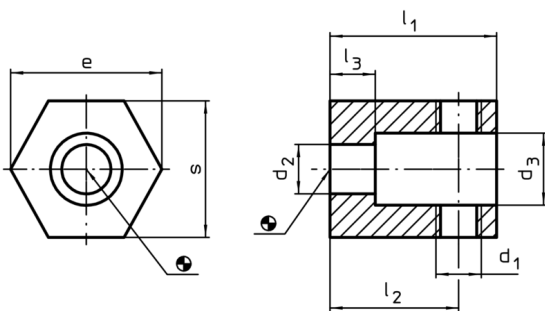

Stops

1114.500

Product Description

Material

- Steel, blackened

Drawing

Order information

System	Dimensions								[g]	Art. No.
	d ₁	d ₂	d ₃	l ₁	l ₂	l ₃	s	e		
V70/L12	M12	13	19	44	34	12	36	40	280	1114.500