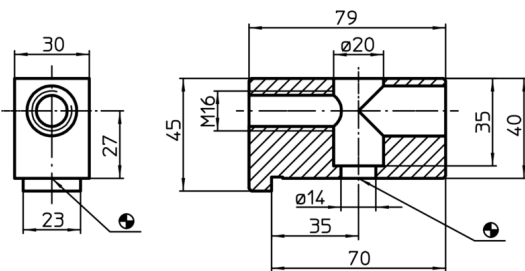

Clamping Heads

1132.900

Product Description

Material

- Steel, blackened

Drawing

Order information

System		Art. No.
V70	[g] 550	1132.900