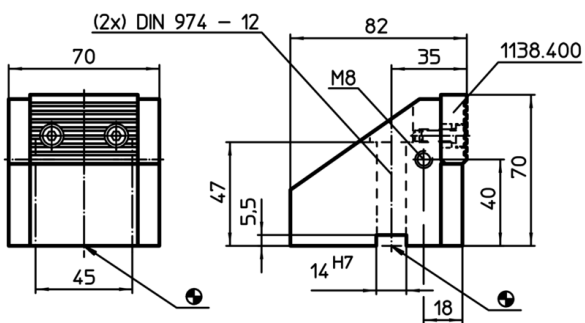

Drawing

Order information

System	 [g]	Art. No.
V70	2000	1137.400