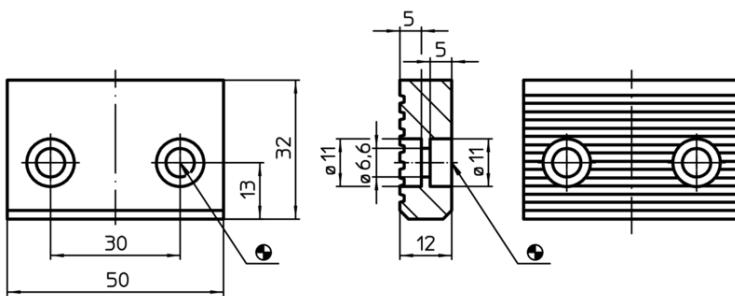

Drawing

Order information

System	[g]	Art. No.
V70	125	1138.400